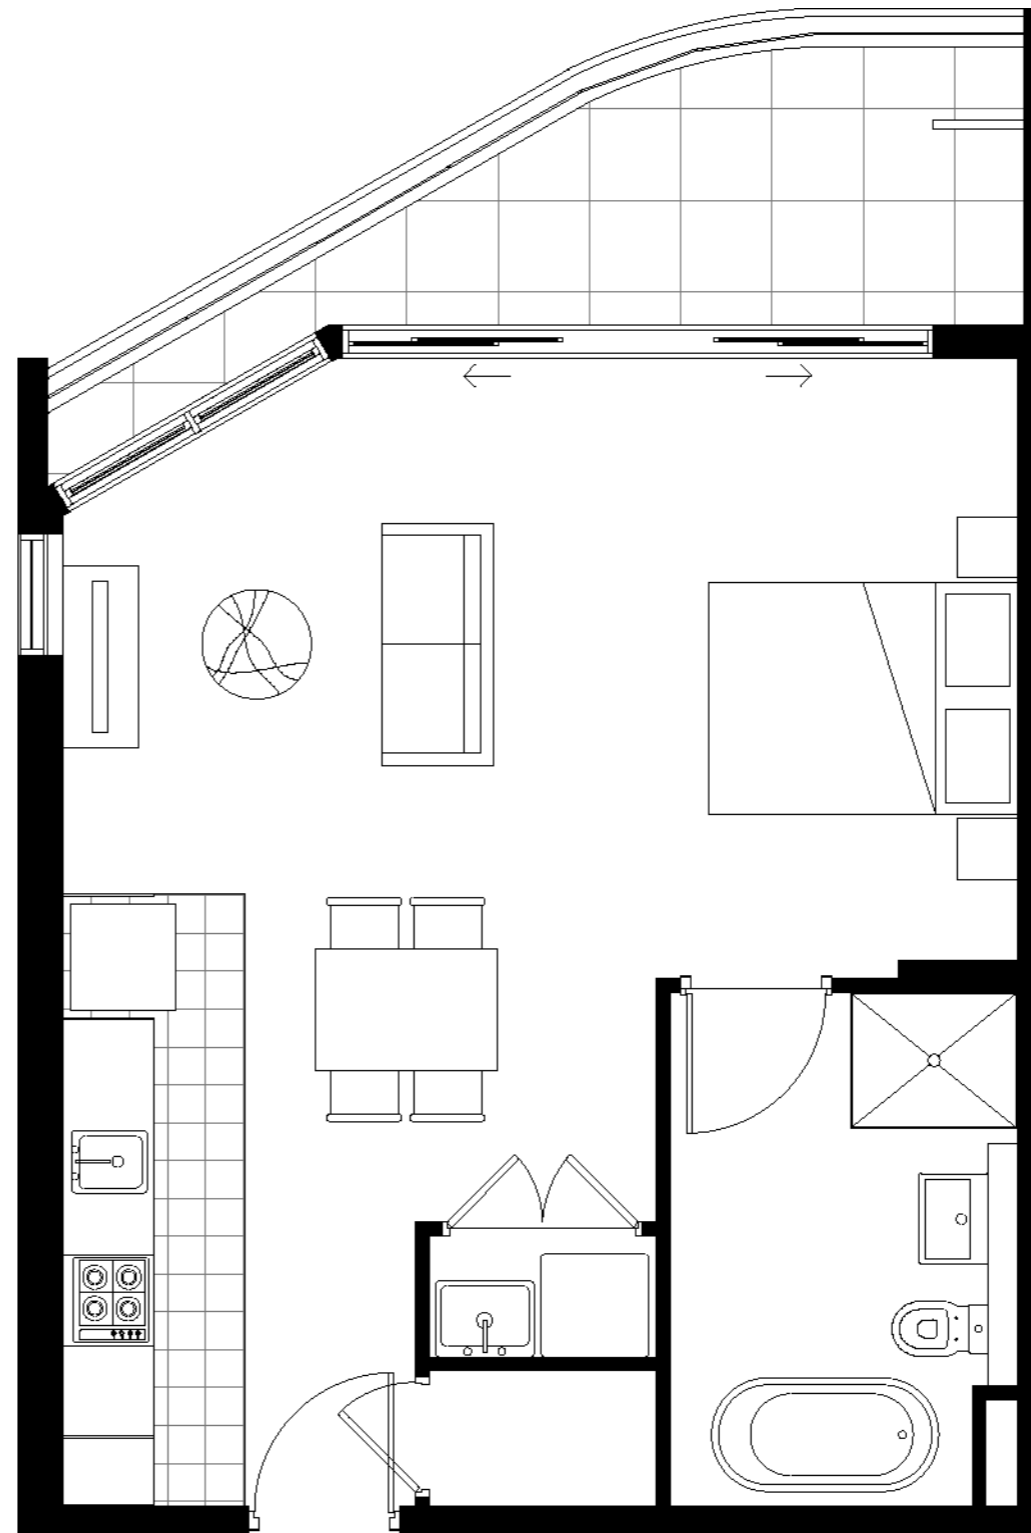

PREMIUM STUDIO APARTMENT