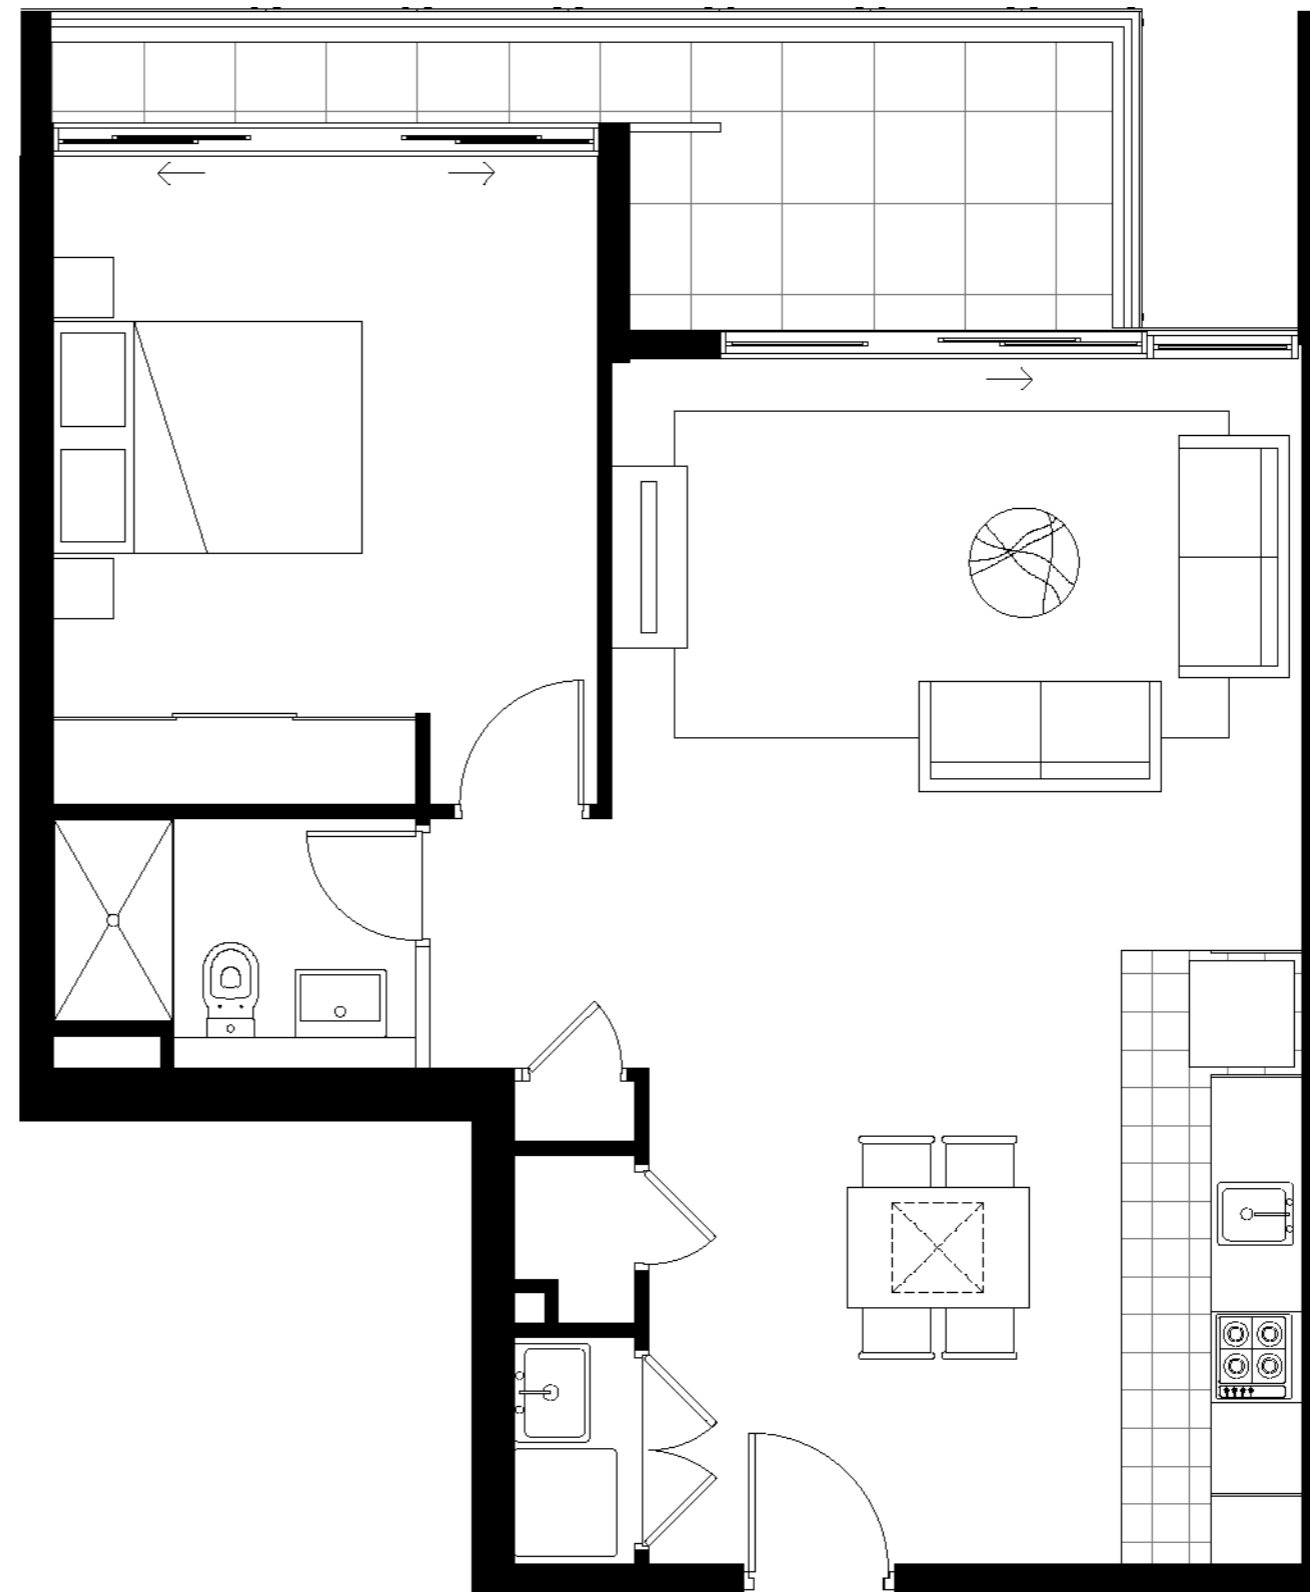

1 BEDROOM PREMIUM APARTMENT