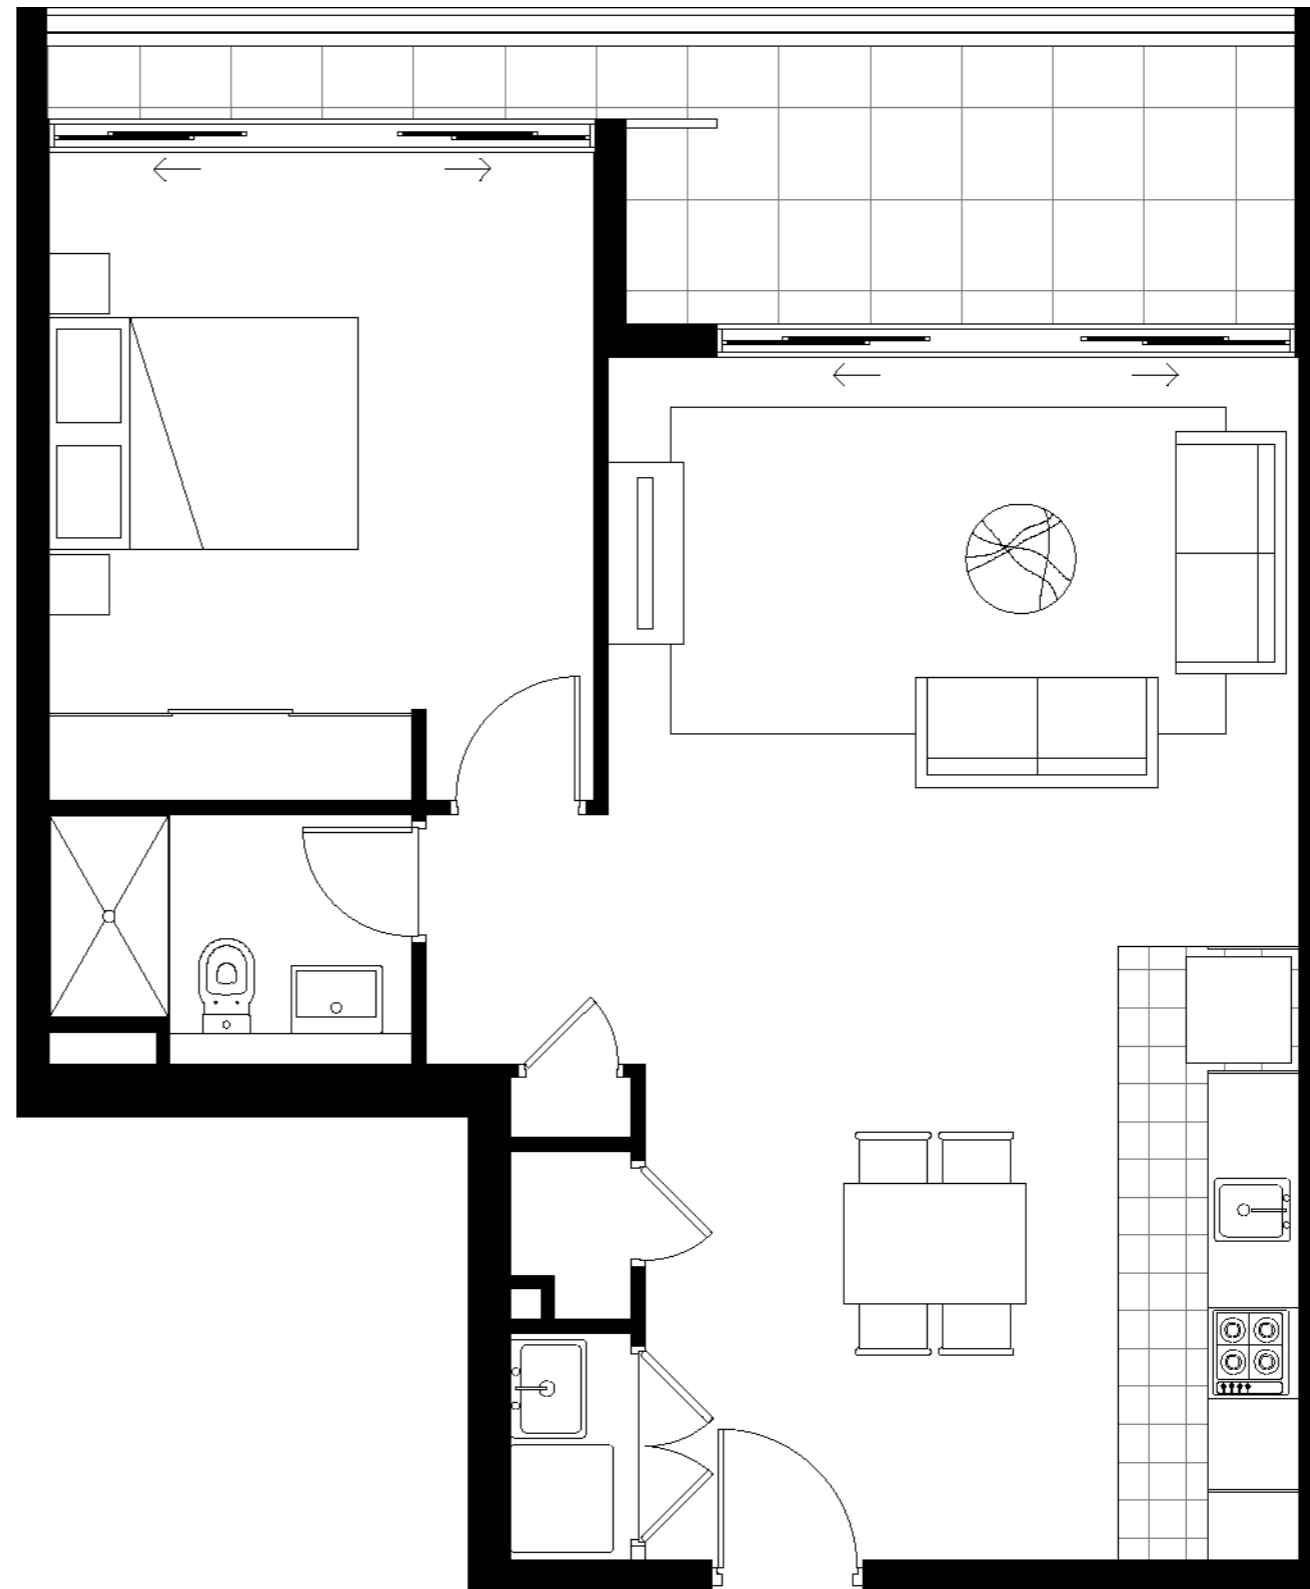

T H E O P E R A

M E R R Y L A N D S

THE OPERA
MERRYLANDS

FIRST STAGE RELEASE

APT A201

Bedroom	1
Bathroom	1
Internal + Balcony	70m ²
Car Park	1

dyldam::

E & OE. This brochure is for marketing purposes only. It does not constitute an offer or part of a contract for sale. While the information is correct at time of publication all information is subject to change without notice. Interested parties must rely on their own inquiries and should seek independent legal and/or financial advice.

For complete Terms and Conditions refer to www.theoperamerrylands.com.au

1 BEDROOM PREMIUM APARTMENT

THE OPERA
MERRYLANDS

FIRST STAGE RELEASE

APT A202

Bedroom	2
Bathroom	2
Internal + Balcony	85m ²
Car Park	1