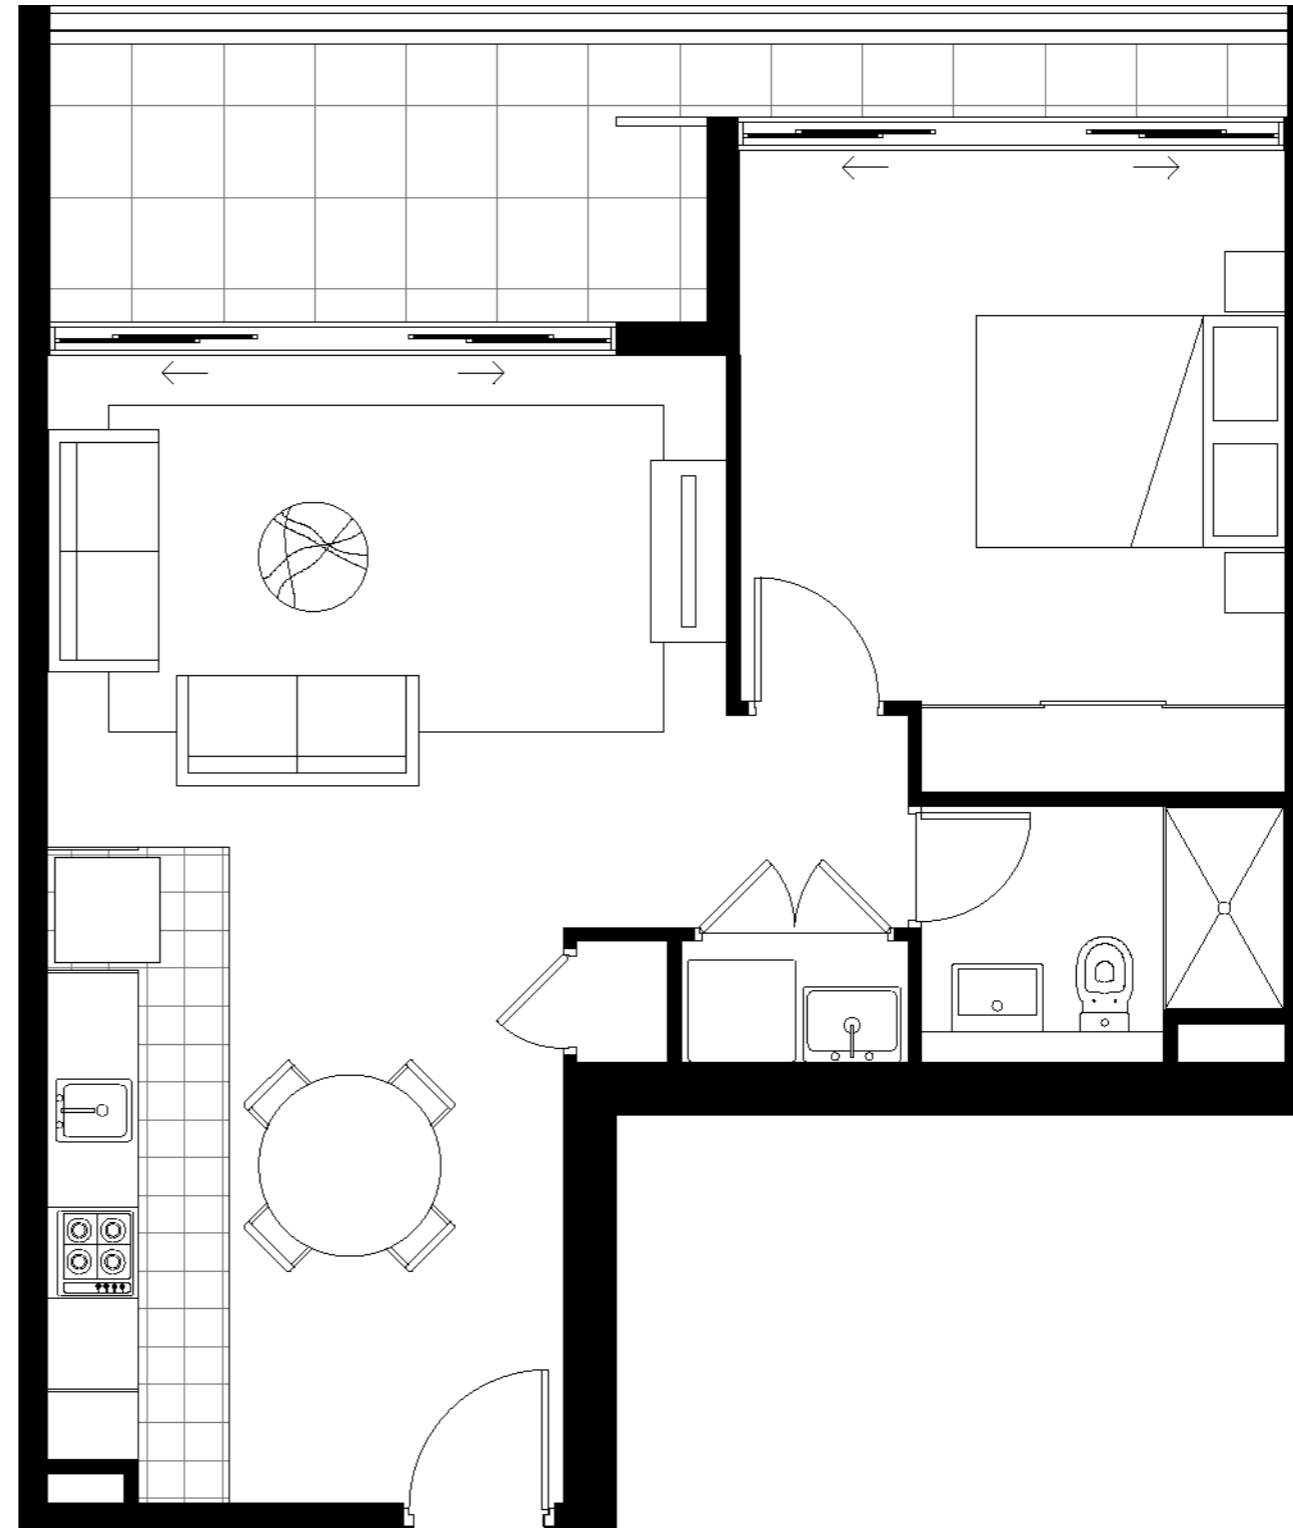

1 BEDROOM PREMIUM APARTMENT