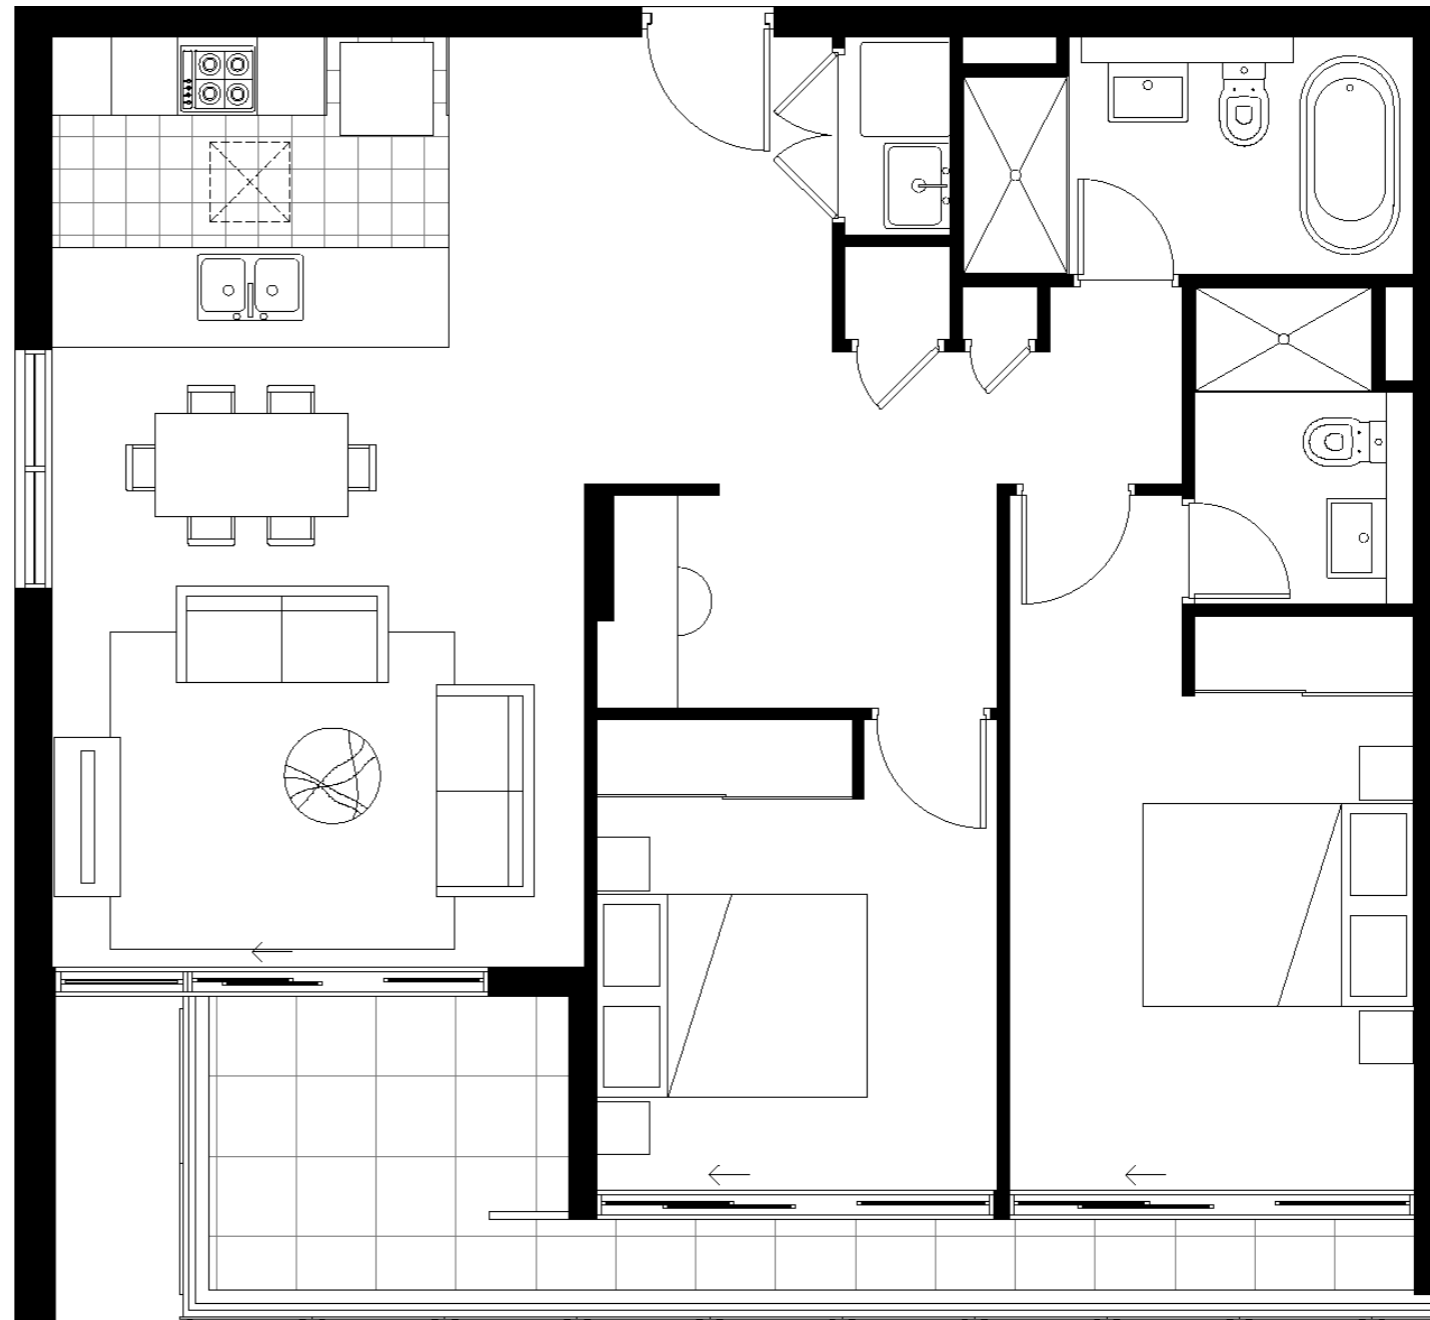

2 BEDROOM PREMIUM APARTMENT