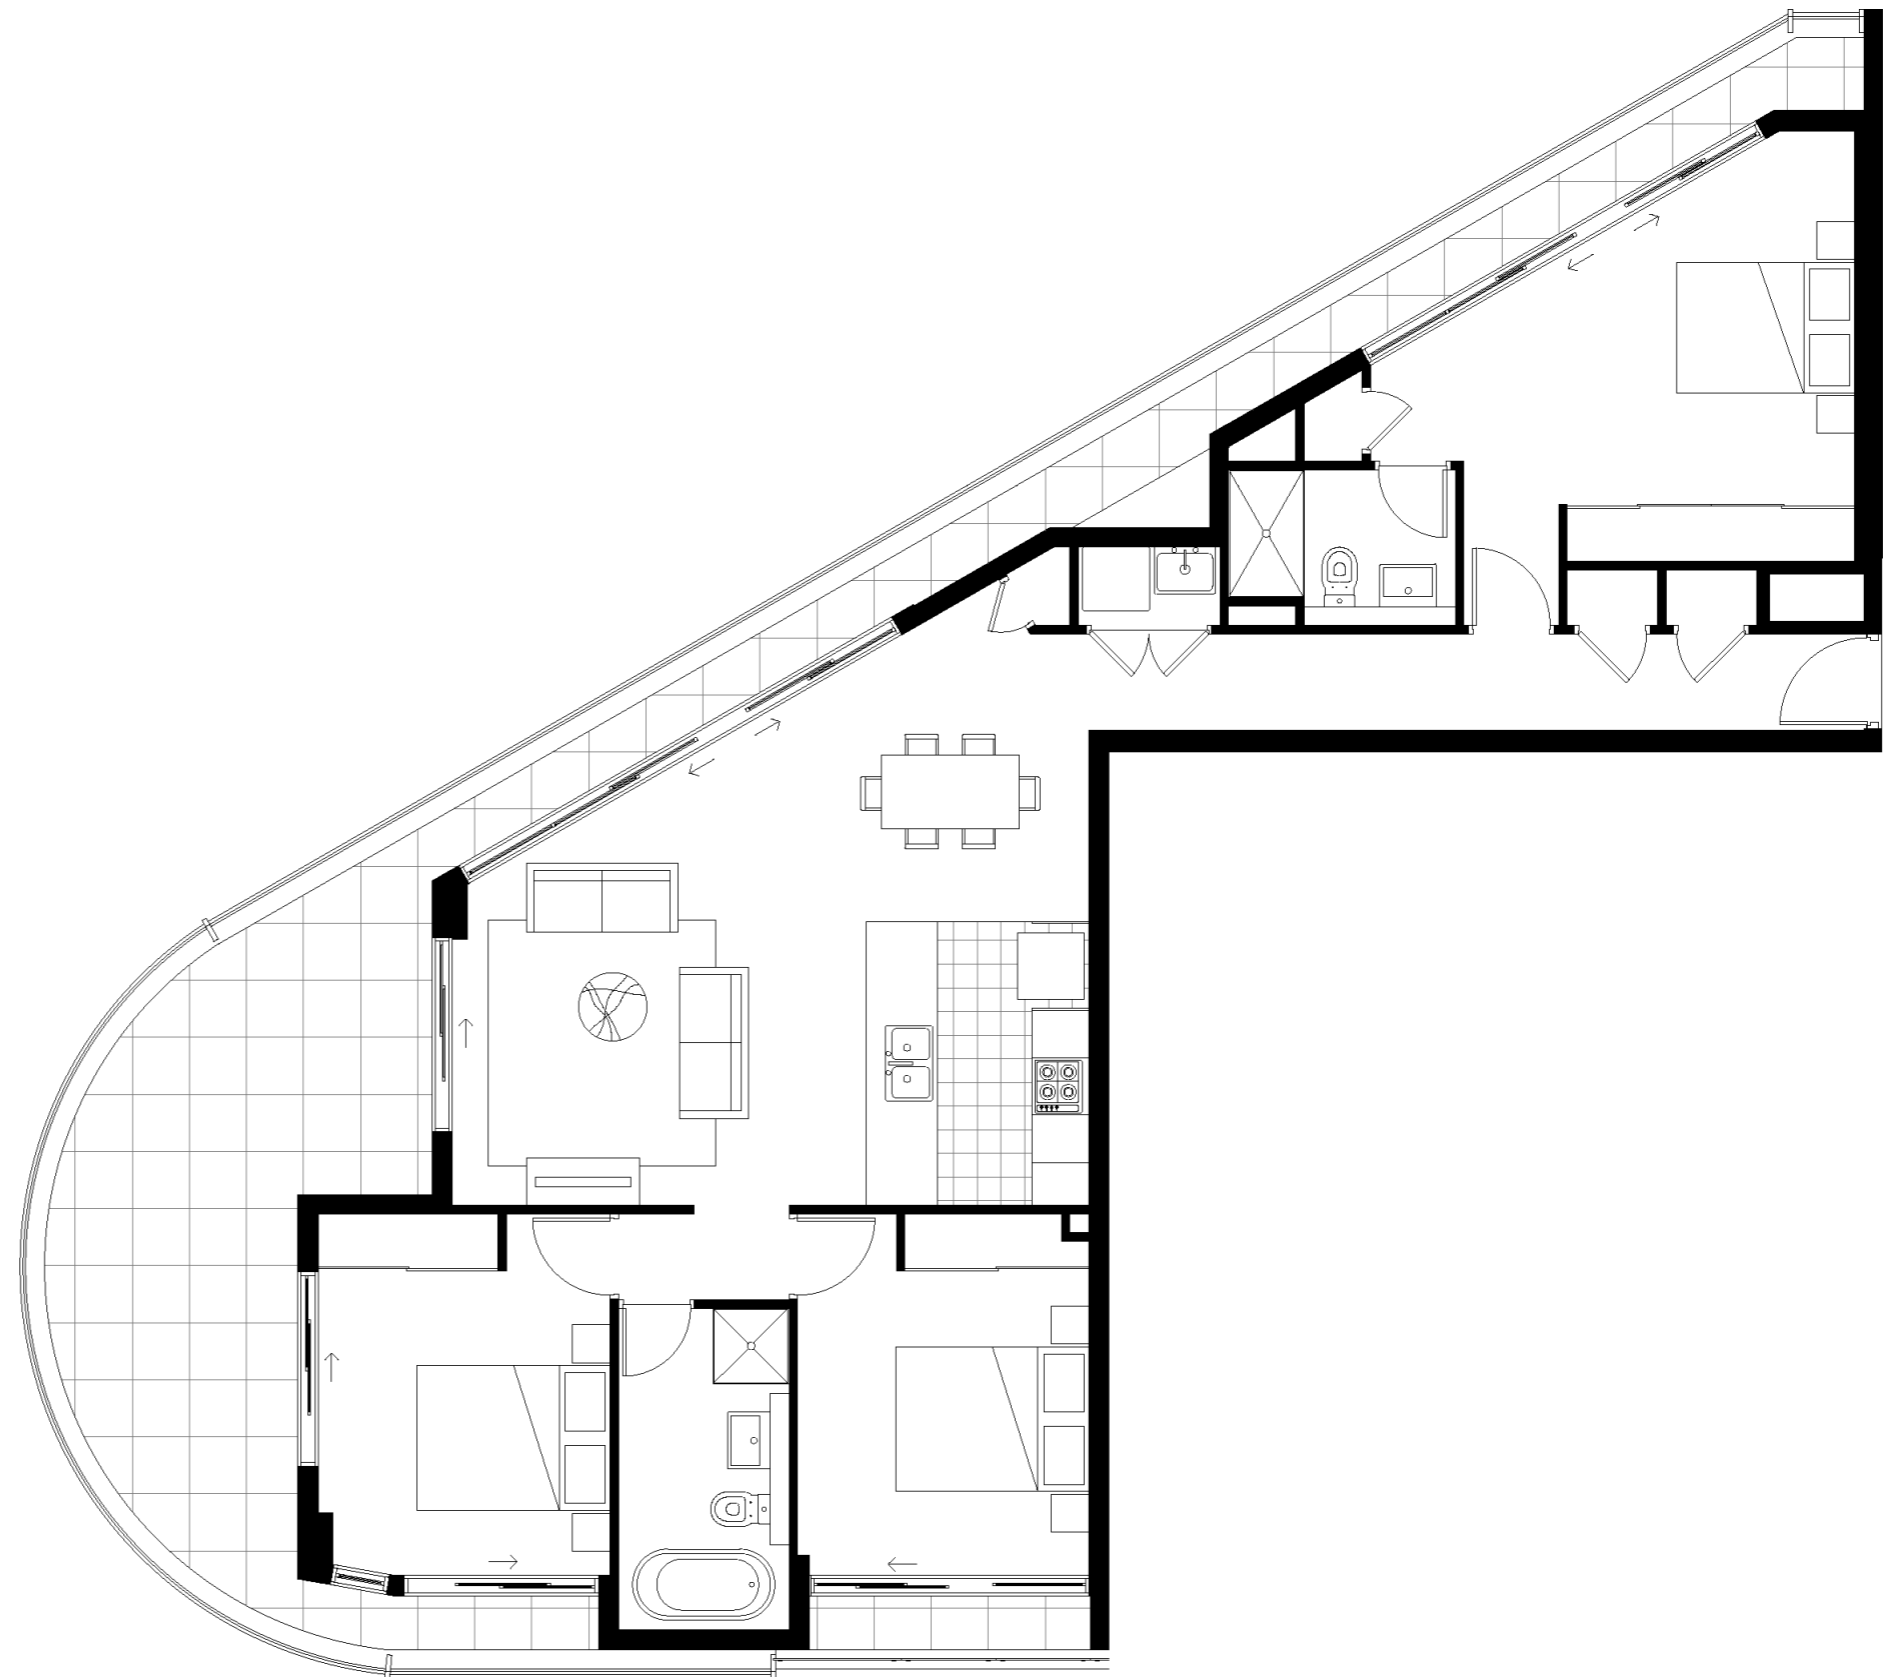

3 BEDROOM PREMIUM APARTMENT