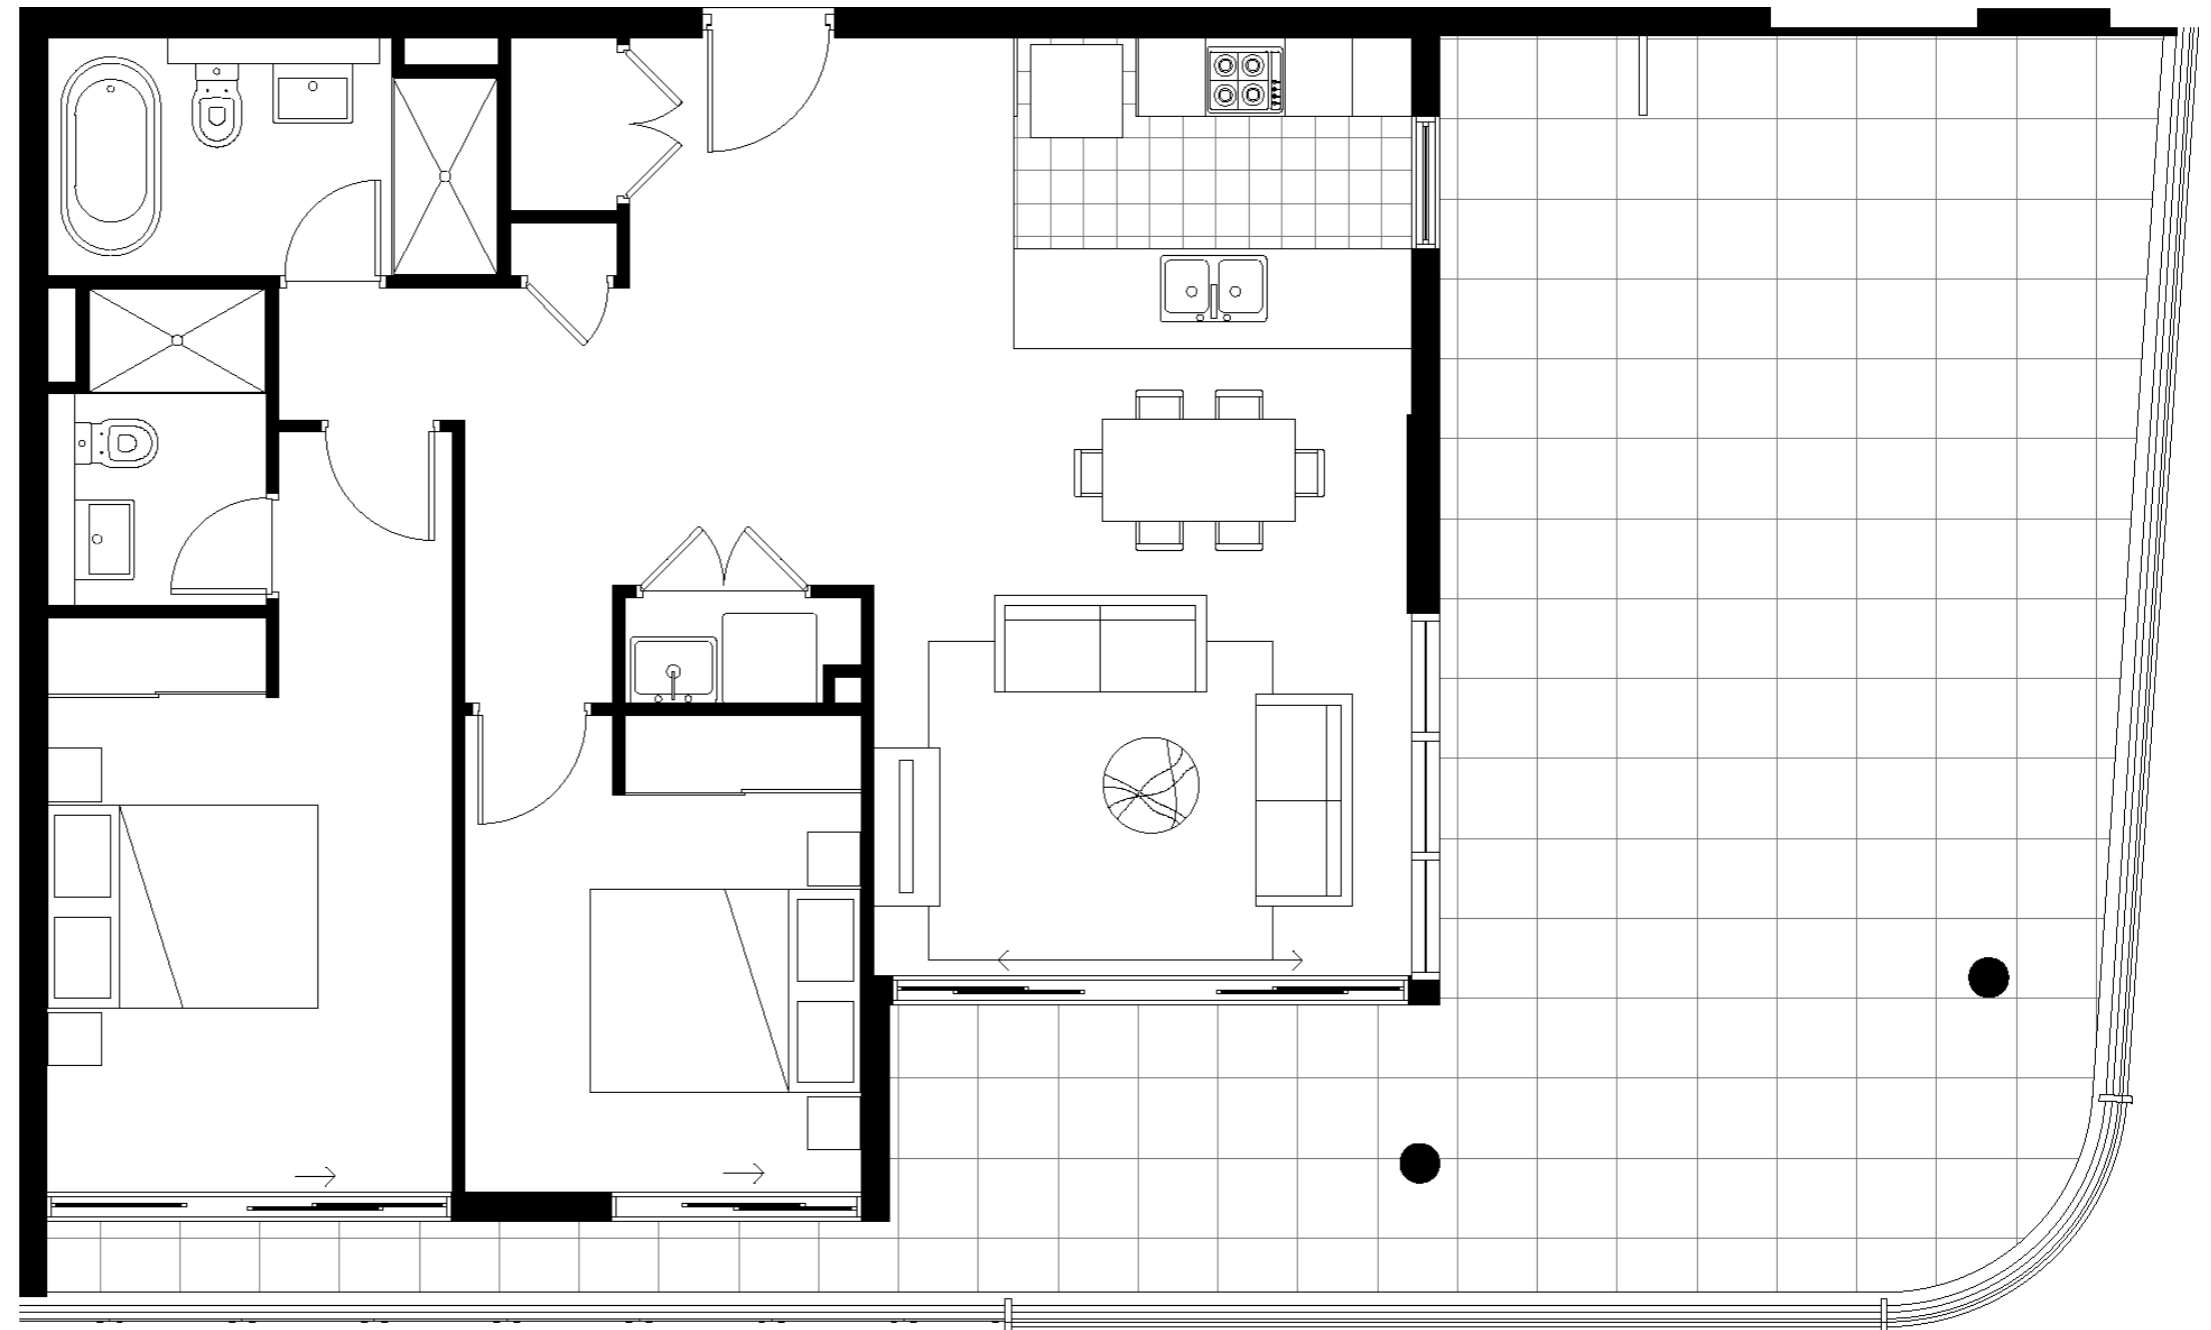

2 BEDROOM PREMIUM APARTMENT