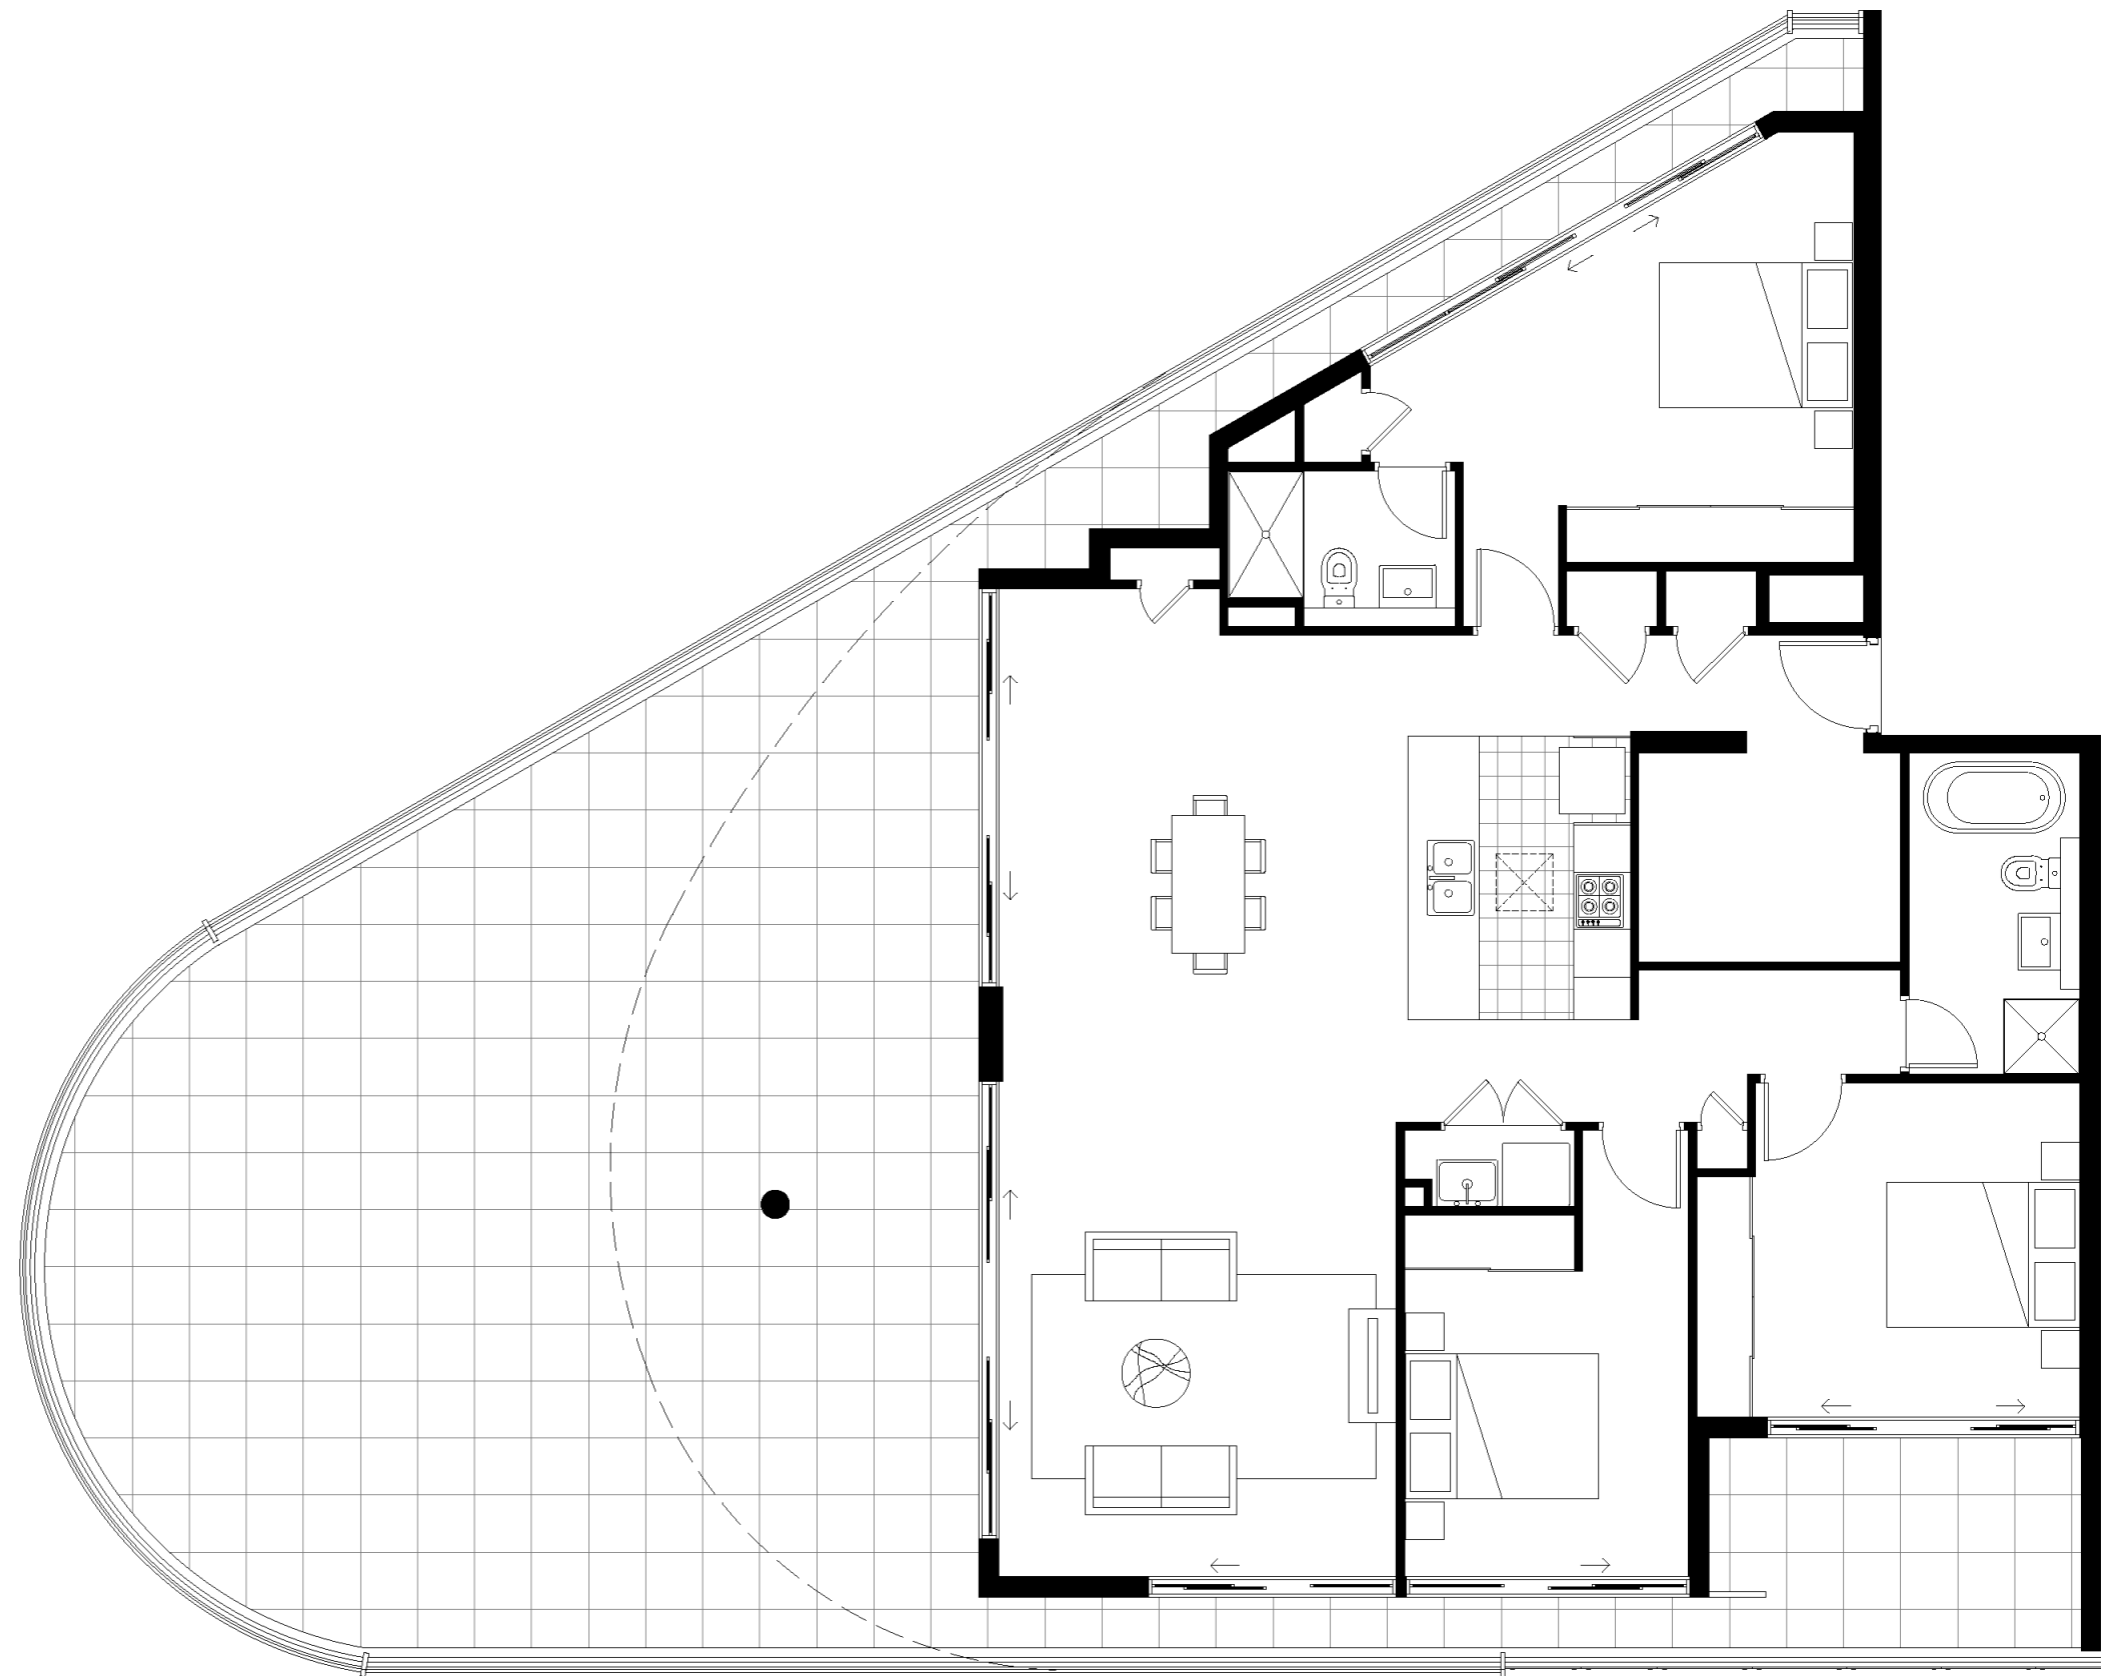

3 BEDROOM PREMIUM APARTMENT