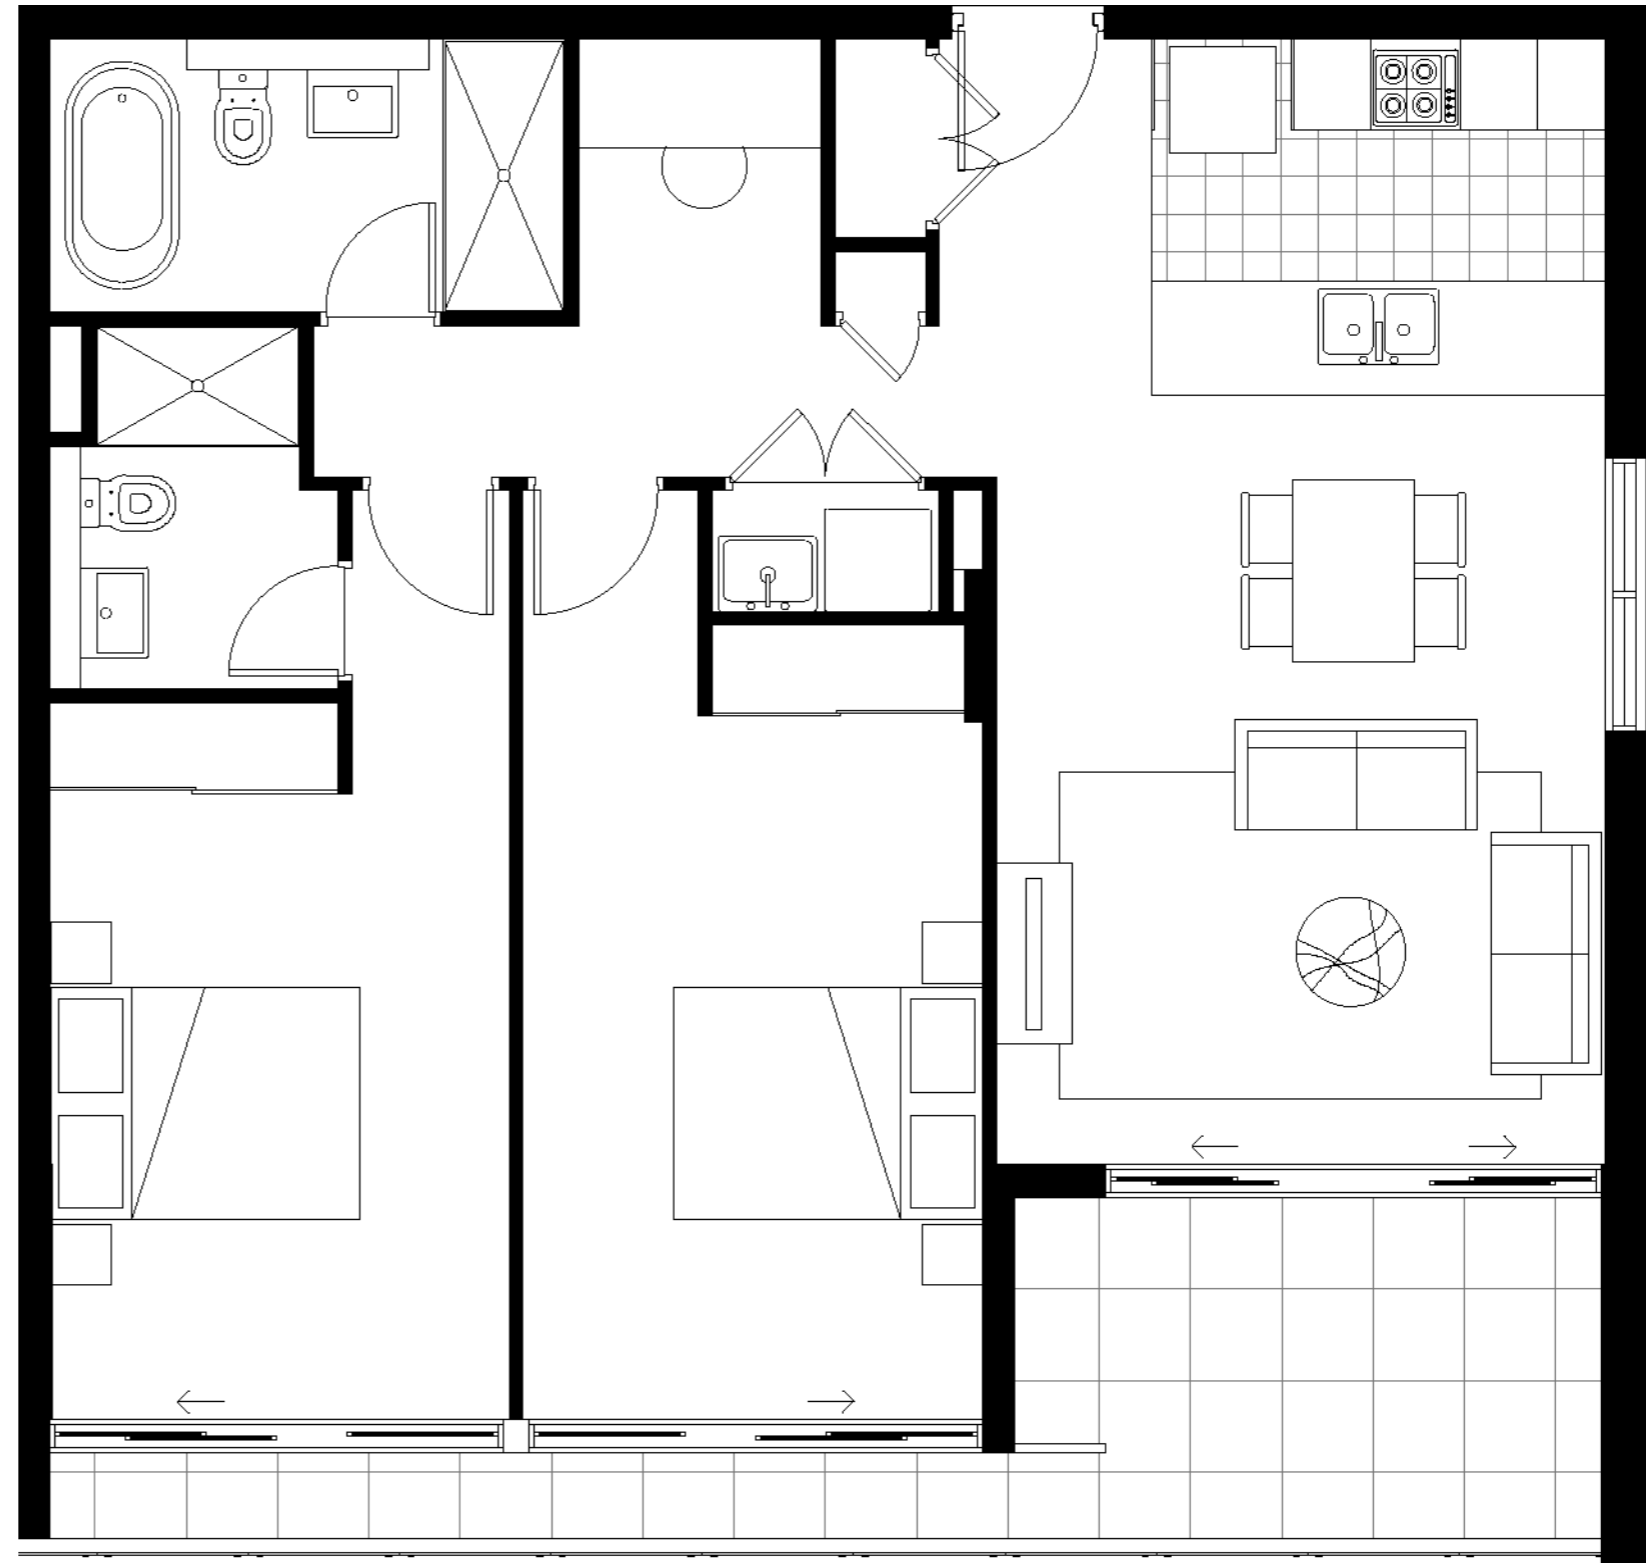

2 BEDROOM PREMIUM APARTMENT