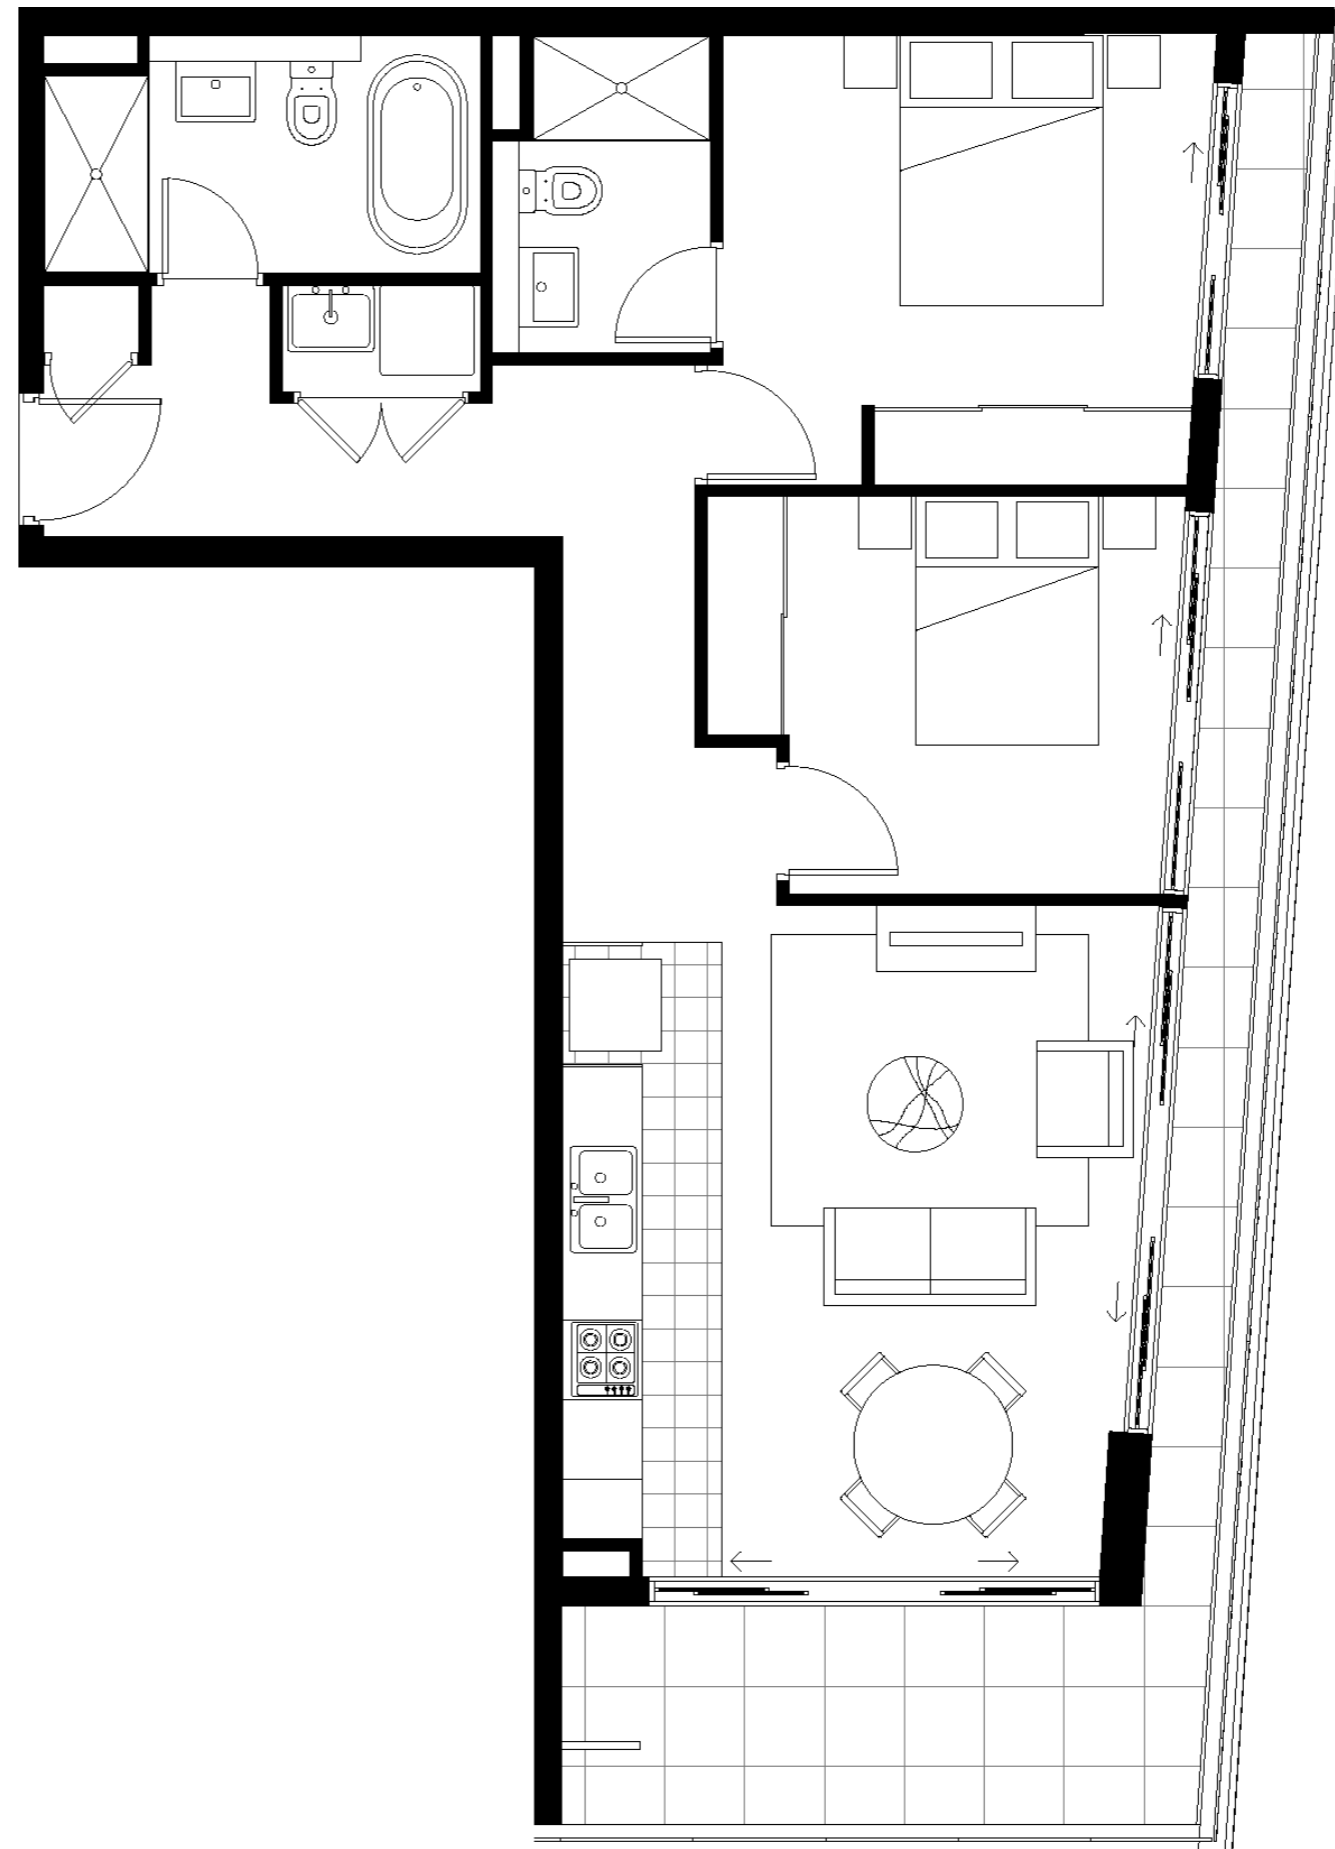

2 BEDROOM PREMIUM APARTMENT