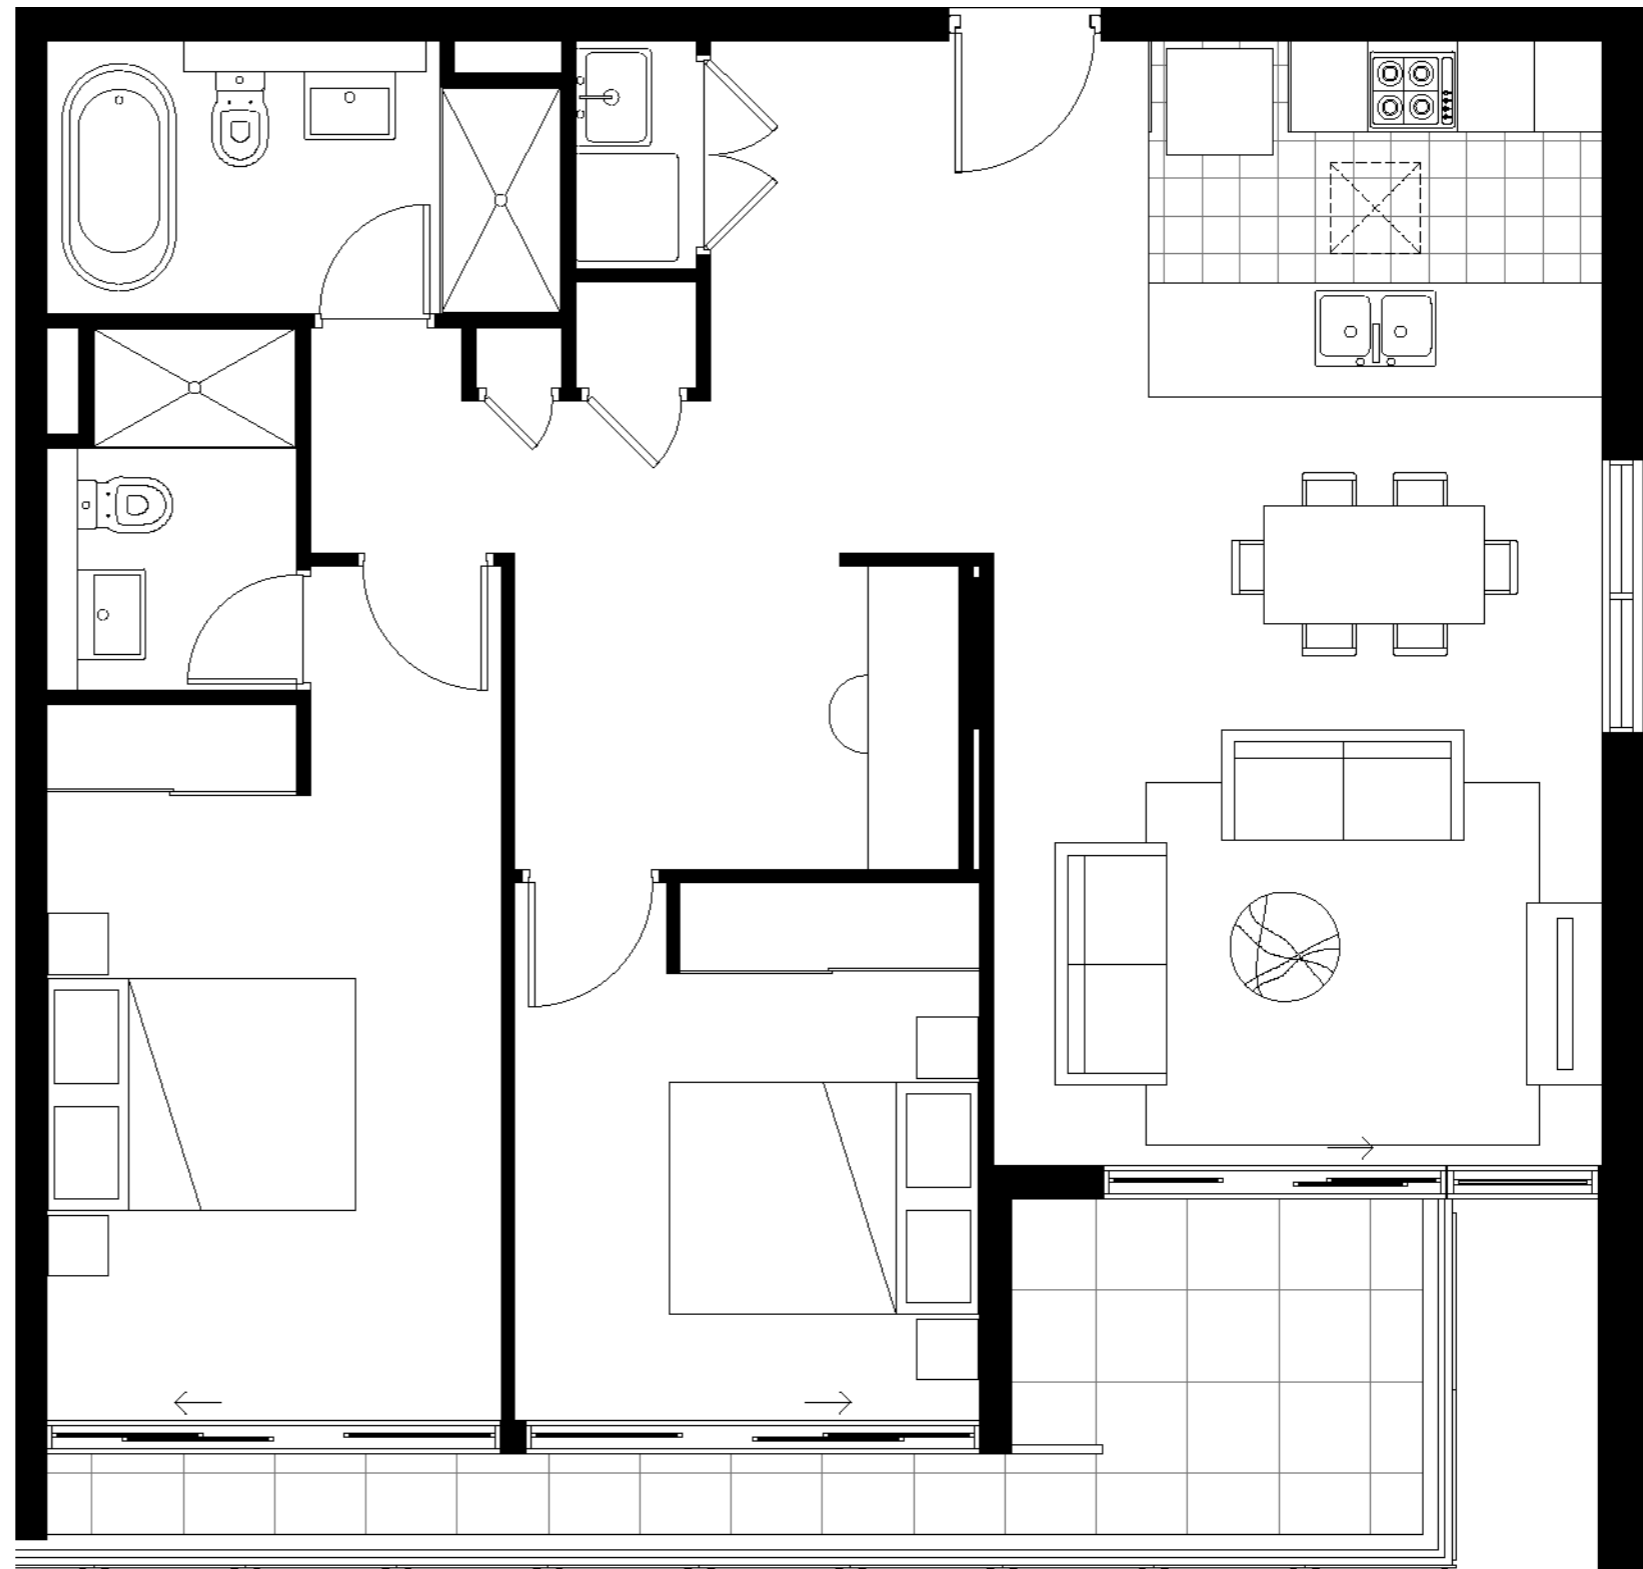

2 BEDROOM PREMIUM APARTMENT