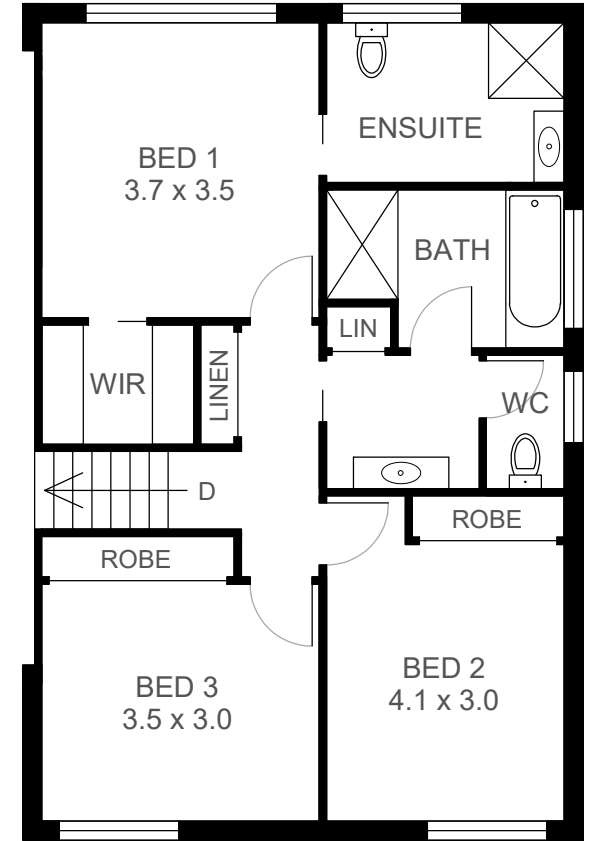

POOL

LOWER FLOOR PLAN
(167 sq m Approx)

UPPER FLOOR PLAN
(73 sq m Approx)