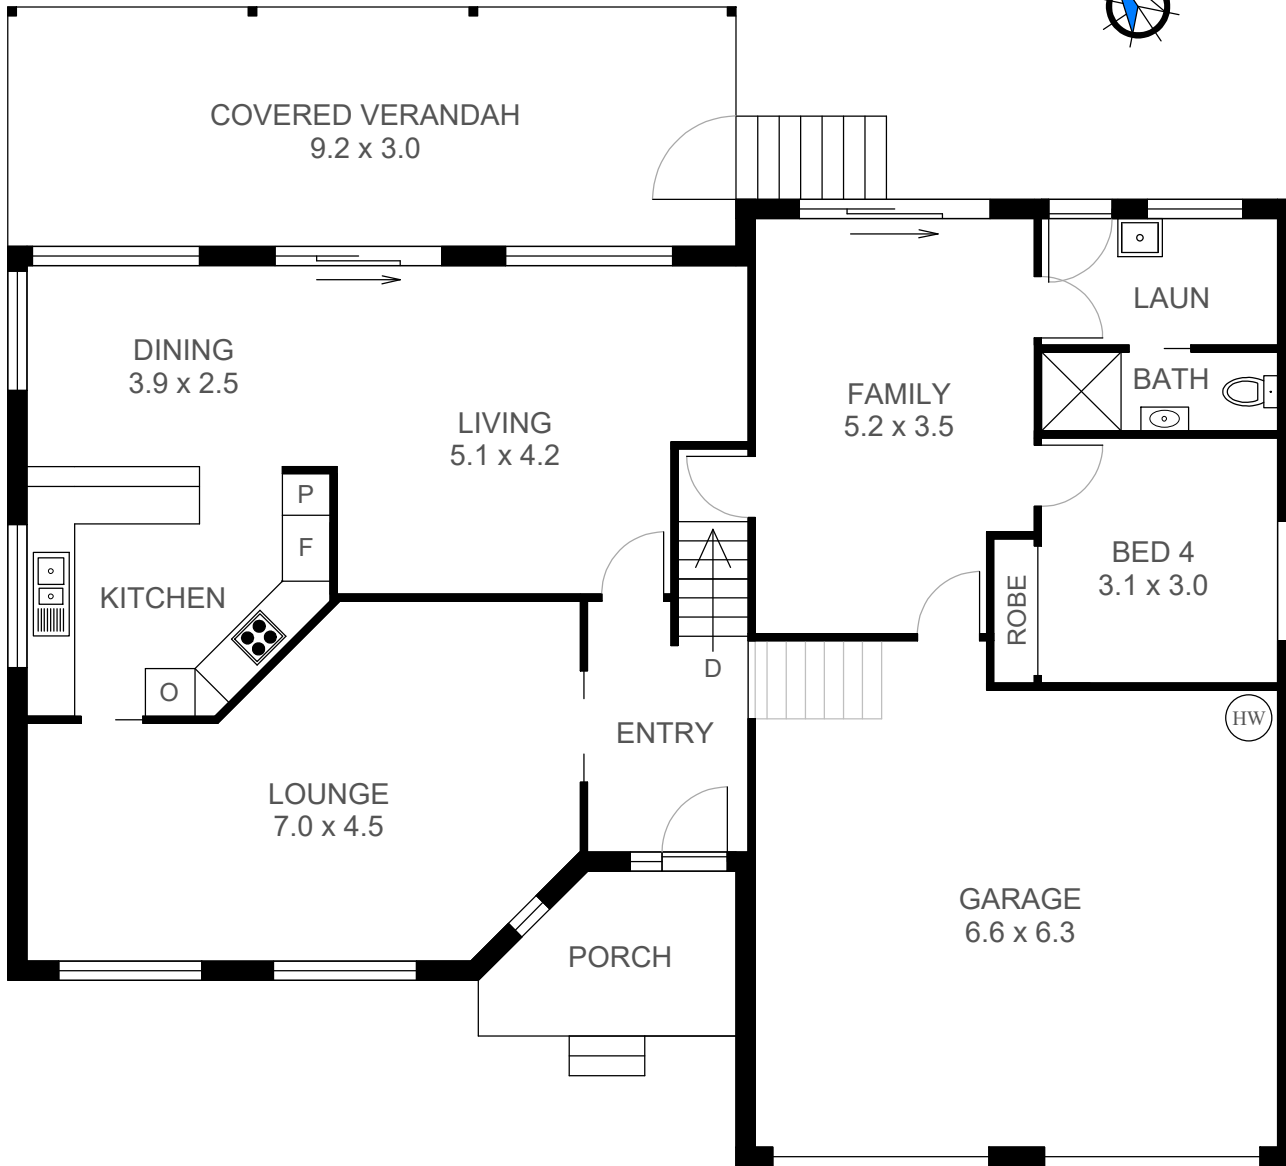

POOL

LOWER FLOOR PLAN
(167 sq m Approx)

UPPER FLOOR PLAN
(73 sq m Approx)