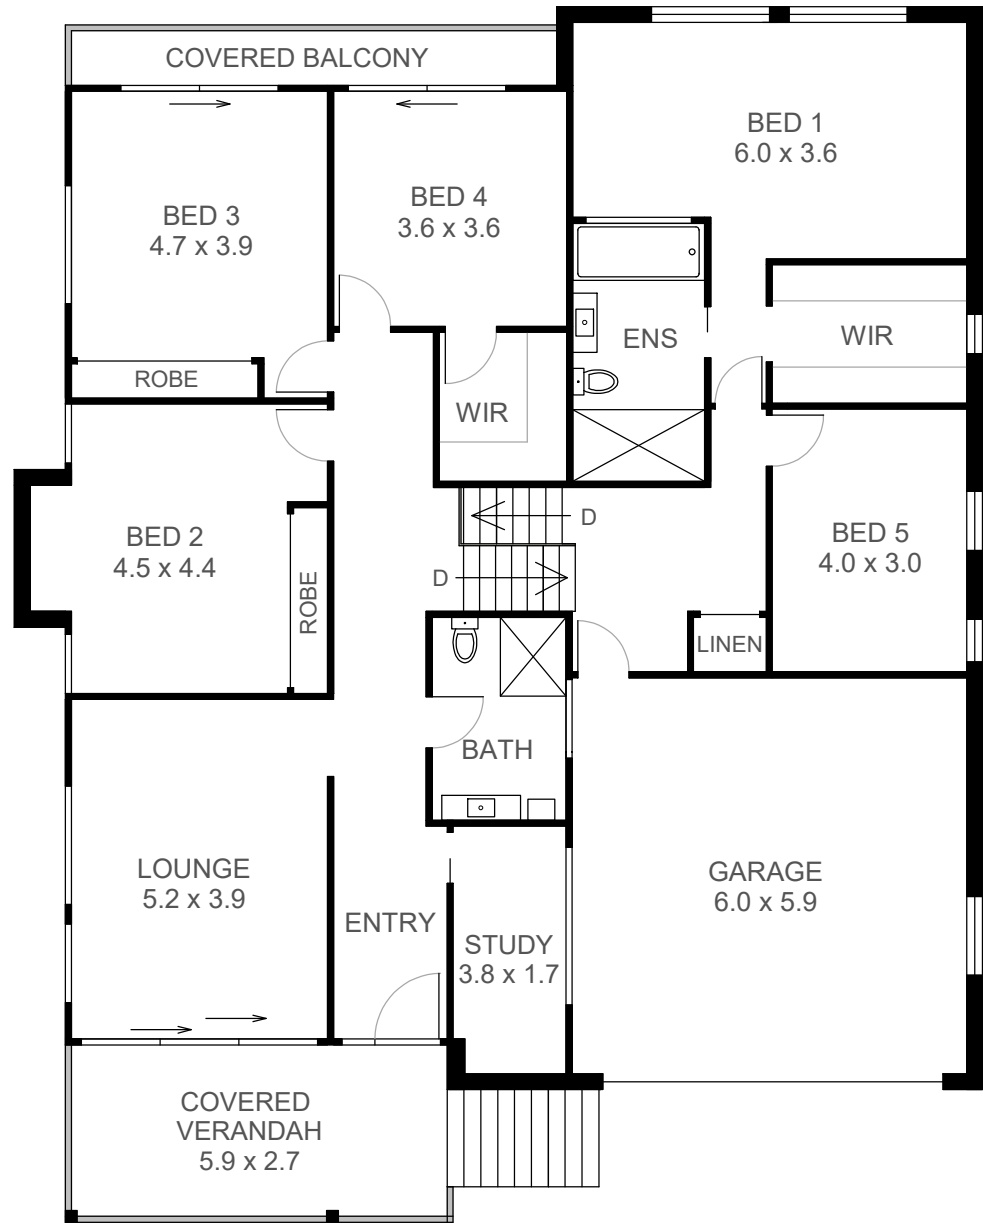

LOWER FLOOR PLAN
(94 sq m Approx)

MAIN FLOOR PLAN
(220 sq m Approx)

POOL

5 MATTHEW FLINDERS DR
PORT MACQUARIE