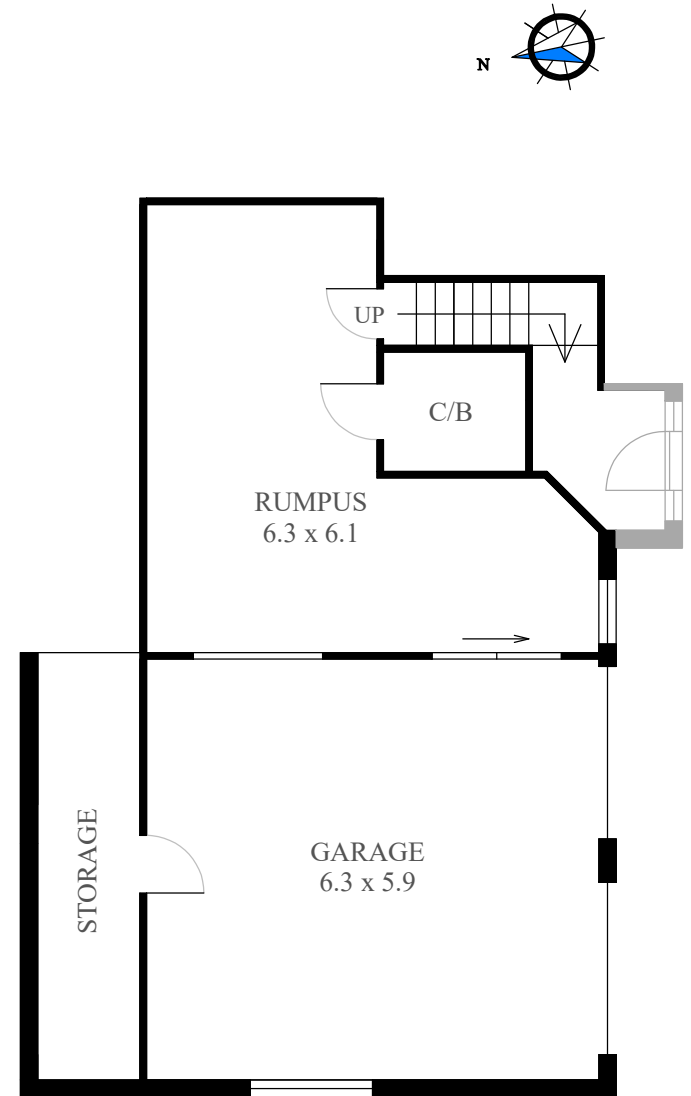

MAIN FLOOR PLAN
 (197 sq m Approx)

LOWER FLOOR PLAN
 (74 sq m Approx)

15 PARKWOOD COURT
PORT MACQUARIE