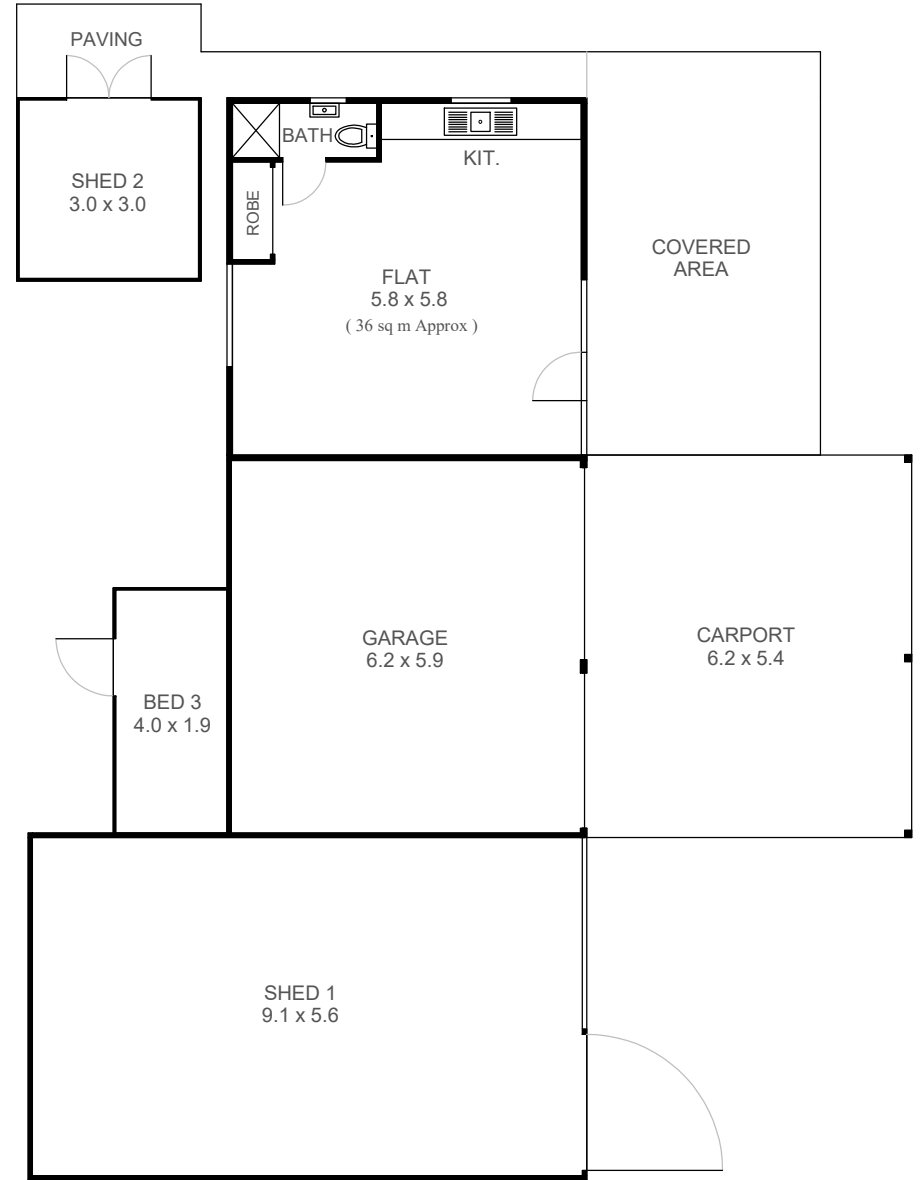

HOUSE PLAN
(171 sq m Approx)

FLAT & SHED PLAN