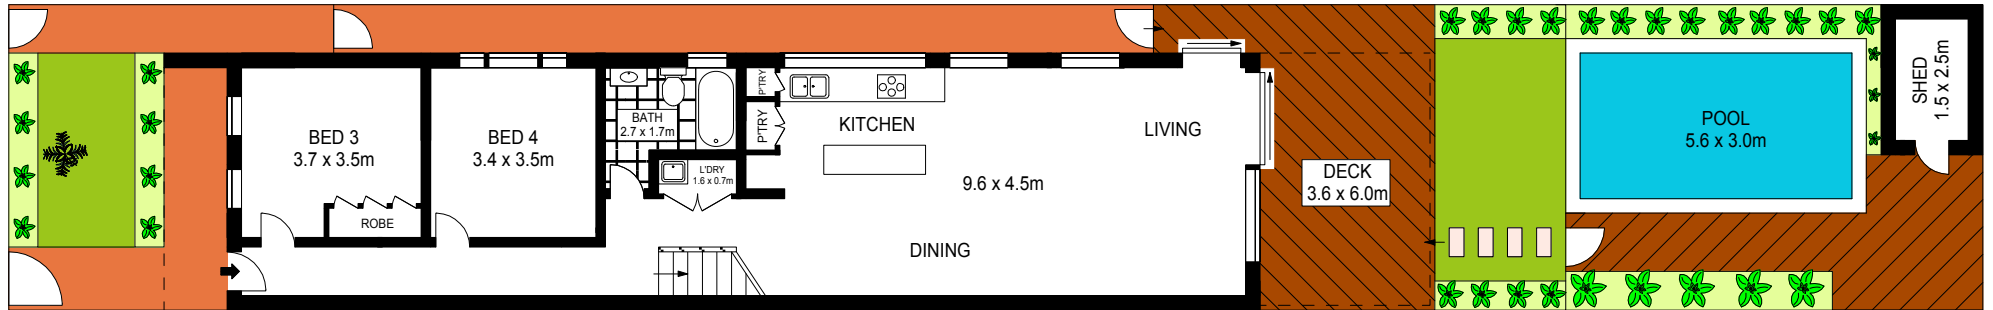

GROUND FLOOR

SCALE (METRES)

All information contained herein is gathered from sources we believe to be reliable, however we cannot guarantee its accuracy and interested persons should rely on their own enquiries. Ref. No: 14732

APPROXIMATE AREAS

INTERNAL : 167m²
EXTERNAL: 26m²

47 COLERIDGE STREET

LEICHHARDT