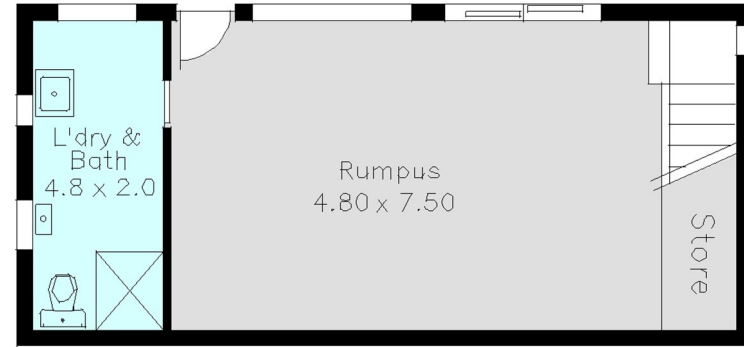

GROUND LEVEL

LOWER LEVEL

POOL

48 PRINCE EDWARD DRIVE DAPTO

We used the best endeavors to make the information on this floor plan accurate and true. Unit area if shown are approximate only