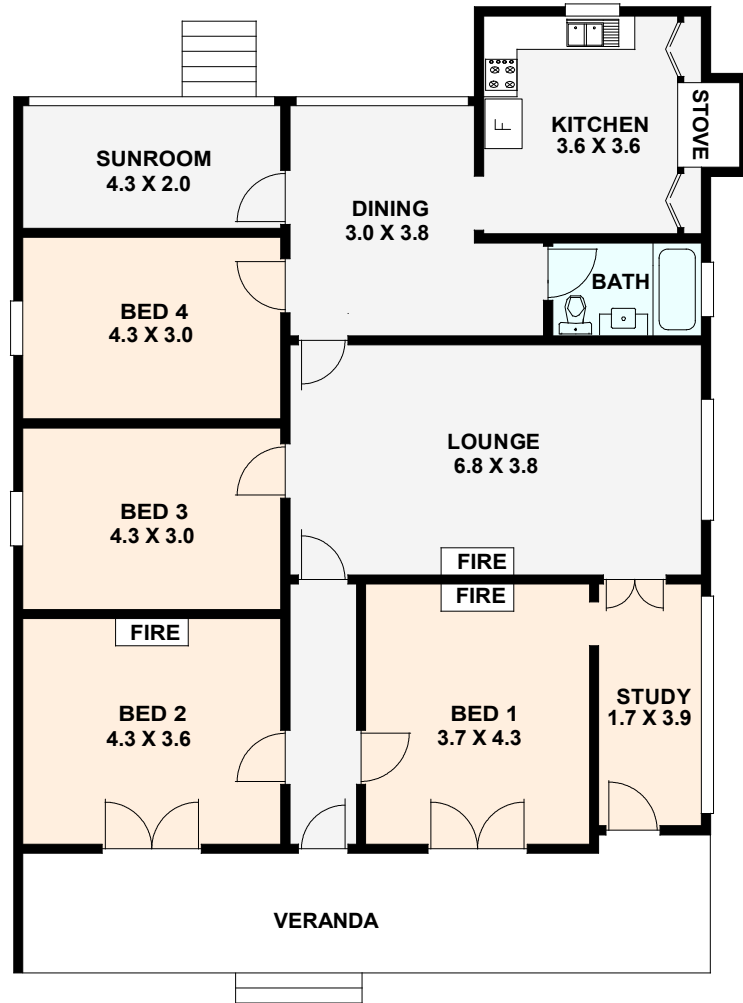

# MAIN RESIDENCE

456 MARSHALL MOUNT ROAD MARSHALL MOUNT

We used the best endeavors to make the information on this floor plan accurate and true. Unit area if shown are approximate only