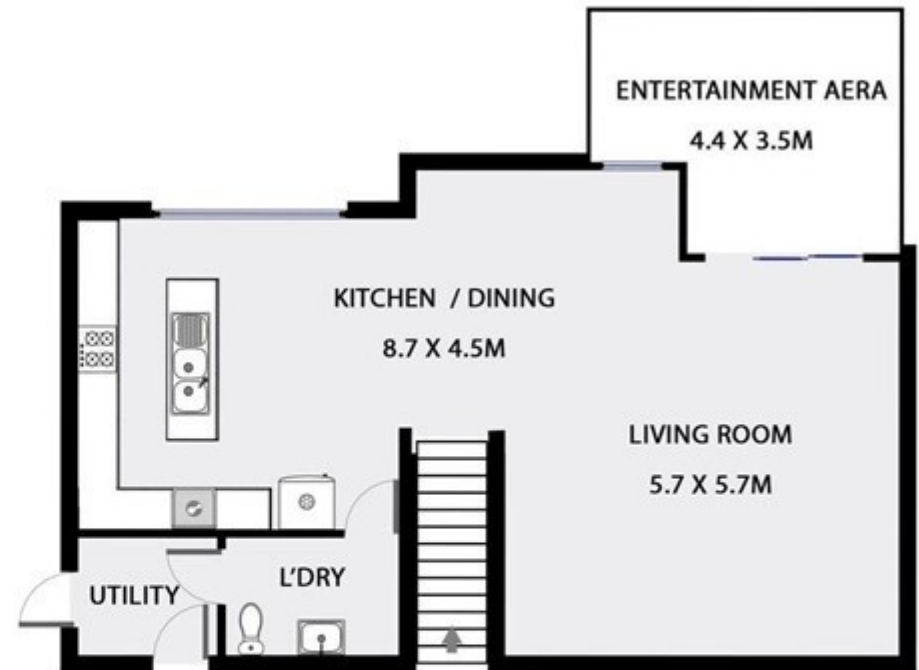

**GROUND LEVEL**

**LOWER LEVEL**

**1/6 Pinnacle Way Koonwarra**

Total Approx. Floor Area 223.5 SQ.M

Best endeavors have been used to make the information on this floorplan accurate and true. All units are shown as approximate only.