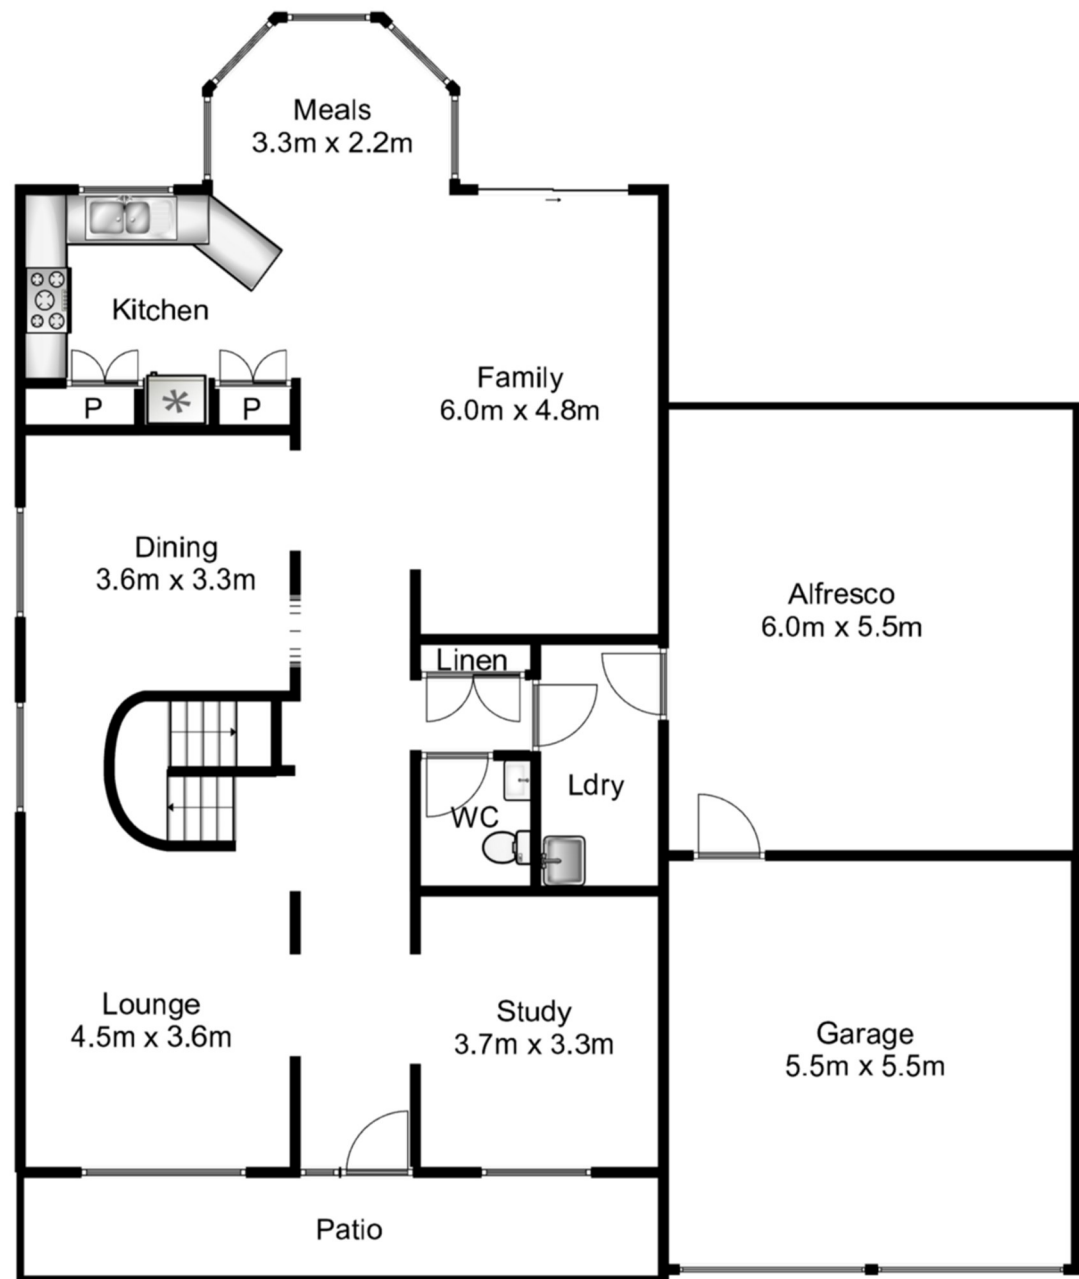

First Floor

Ground Floor

11 Ashbury Avenue Horsley
 Total Approx. Floor Area 334.5 SQ.M