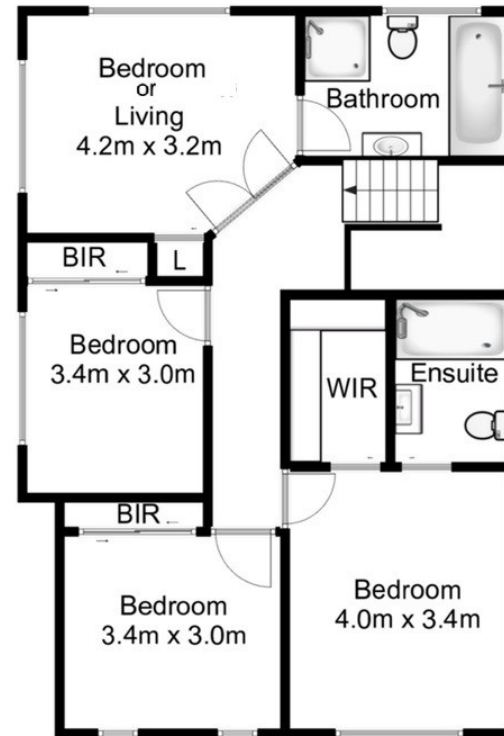

Ground Floor

First Floor

**2/160 Daintree Drive Albion Park**  
 Total Approx. Floor Area 128.5 SQ.M

Open2view used the best endeavors to make the information on this floor plan accurate and true. Unit area if shown is approximate only. Open2view does not guarantee or warrant the accuracy of any information or statement contained on the above floor plan.