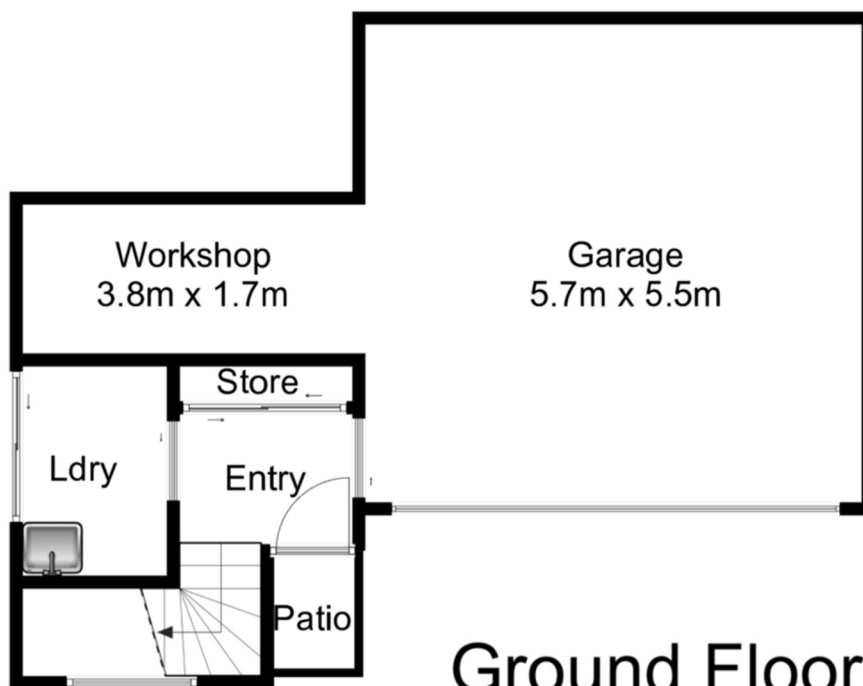

First Floor

Ground Floor

14A Kiah Close Tullimbar

Total Approx. Floor Area 176 SQ.M

Open2view used the best endeavors to make the information on this floor plan accurate and true. Unit area if shown is approximate only.

Open2view does not guarantee or warrant the accuracy of any information or statement contained on the above floor plan.

Buyers should not rely on this floor plan as indicating the final design, appearance, content or as constructed format of the building.