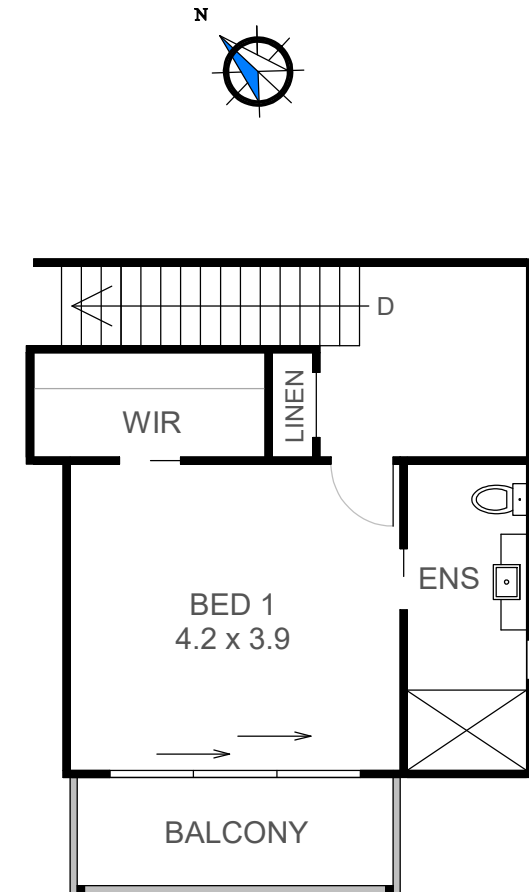

MAIN FLOOR PLAN
(176 sq m Approx)

UPPER FLOOR PLAN
(37 sq m Approx)

2 TURQUOISE WAY
PORT MACQUARIE